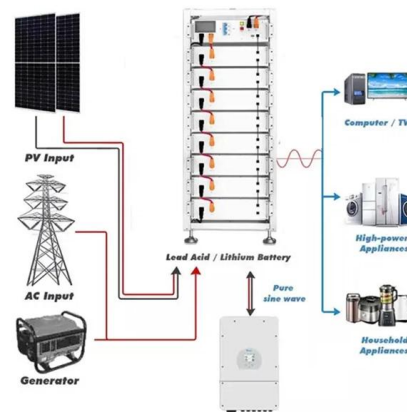

Primer: A Guide to 400G Optical Networks

This guide covers all you need to know about 400G, the technology that supports it, and how it is being used in the marketplace.

[Contact Us](#)

GPN-400AXV

Key Features Specifications Downloads Related Products Delivering High-demanding Service Connectivity for ISP / Triple Play Devices PLANET GPN-400AXV is a high-performance GPON Wi-Fi

[Contact Us](#)

Hsgq-G02 Original Olt Gpon 2 Pon FTTH Olt Gepon 10g

Hsgq-G02 Original Olt Gpon 2 Pon FTTH Olt Gepon 10g Mini Gpon Olt, Find Details and Price about Mini Gpon Olt Gpon Olt from Hsgq-G02 Original Olt Gpon 2 Pon

[Contact Us](#)