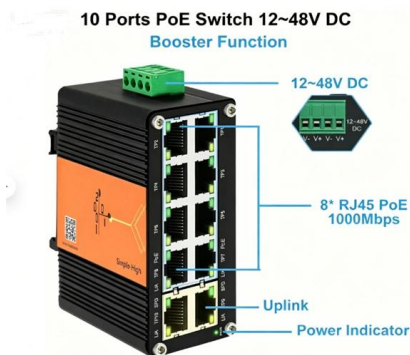

Horizontal 90 degree Elbow

Primus Cables' Horizontal 90° Elbow for Cable