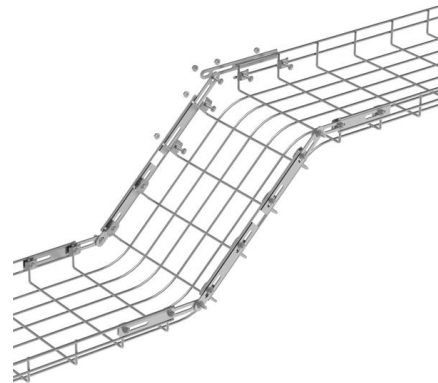

Legrand® P302460 Itray/90HB Horizontal Cable Tray

These features allow Itray to be installed up to 30% faster than standard tray. Legrand® Cable Tray Elbow, Horizontal, Series: Itray/90HB, 12 in Tray Width, 90

[Contact Us](#)

I-BEAM Ladder Horizontal Elbows 90°

Cope I-BEAM horizontal bend for cable tray systems. Compatible with NEMA Classes 12B, 12C, 20A, 20B, 20C, and higher.

[Contact Us](#)