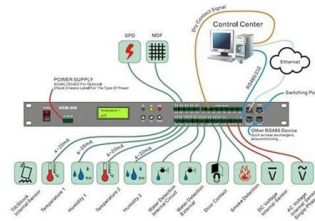

Cable Tray Elbows Welcome to Youmats, your premier destination for high-quality Cable Tray Elbows in Saudi Arabia. Whether you're managing a large-scale

[Contact Us](#)

90 Deg Horizontal Elbow Perforated Cable Tray, Powder

90 degree horizontal bend perforated electrical cable tray, manufactured from powder-coated steel, with a height of 50mm and a width of 300mm, used for

[Contact Us](#)

90° Vertical Elbow , Cable Tray Systems , PUPCO

Discover our 90° Vertical Elbow for cable tray systems. Contact us today for availabilities and receive a quote. Fast shipping guaranteed

[Contact Us](#)