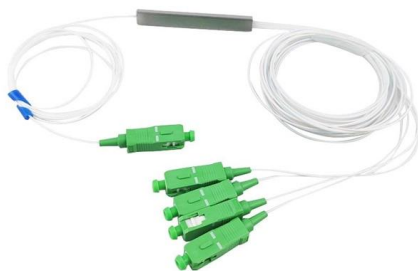

M12 4 Pin Connector Male

M12 4 Pin Connector - Male M12 4 pin field wireable M12 connector A Coded and IP67 rated. Connector accepts 4-6mm unshielded wire (22-26AWG). Screw in

[Contact Us](#)

M12 4 Pin Straight Male & Female Panel