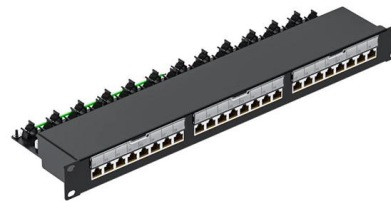

FRINDEL OPTICS

4-pin male connector for outdoor use

4-pin male connector for outdoor use

NEUTRIK NC4MX-TOP

The X-TOP series is a "heavy-duty" XLR cable connector for outdoor use. Outdoor protected by mating with related cable connector of the XLR TOP range (IP65). Gold contacts are standard.

[Contact Us](#)

M12 d code 4 pin circular connector shielded male field mountable IP6

The M12 D-coded 4-pin connector is shielded and suitable for industrial and outdoor use with IP65/67 protection. It is a metric, field-installable, male M12