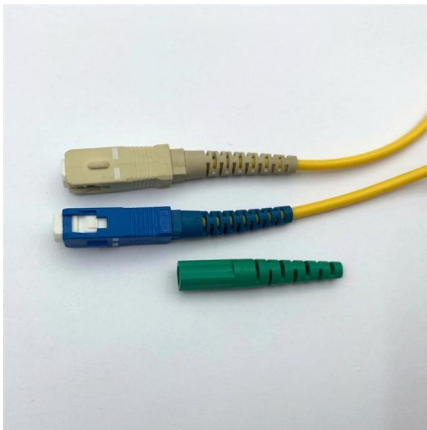

Elecbee M12 4-Pin Connector Plug, 12 mm Sensor Cable A-Code

About this item [M12 4-pin connector]: M12, A code, wired on site, 4-pin, male, straight, screw connection, for cables, not shielded, IP67 waterproof. Made of high-quality nickel-plated brass

[Contact Us](#)

HangTon HE21 4 Pin 30Amp Waterproof Wire Connector Male

HangTon HE21 4 Pin 30Amp Waterproof Wire Connector Male Female Plug Socket for Outdoor Marine LED/Power/Lighting Equipment : Amazon : Home Improvement About this item Waterproof 4-pin

[Contact Us](#)

Amazon : 4 Pin Electrical Connectors

BTF-LIGHTING 4 Pin Electrical Connector 24AWG IP65 Male Female Connector 7.87in/20cm Extension Cable for Car, Truck, Boat, Indoor/Outdoor LED Strip Lights/String 15mm Nut Small Size 5 Pairs

[Contact Us](#)