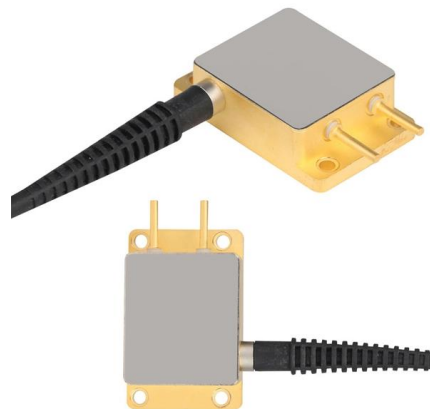

4 Wire Waterproof Connector, 4 Pin Male Female Plug

QOFOWIN 4 Wire Waterproof Connector, 4 Pin Male Female Plug LED Connector, with 16AWG IP68 20CM Extension Cable for Car,

[Contact Us](#)