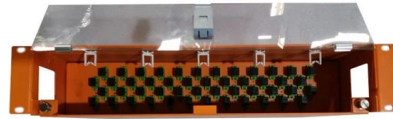

4 Pin Connectors , CPC UK

4 Pin Connectors at CPC. Competitive prices from the leading 4 Pin Connectors distributor. Check our stock now!

[Contact Us](#)

Waterproof 4-Pin Connectors for Outdoor Electronics

Shop Walmart today for Every Day Low Prices on waterproof 4-pin connectors ideal for outdoor use. Enjoy easy shopping and reliable performance for your

[Contact Us](#)

IP68 5 Pin M20 Industrial Waterproof Straight Outdoor

Leading Manufacturer of ip68 5 pin m20 industrial waterproof straight outdoor wire connector, mc4 male female connector, waterproof solar panel cable connectors,

[Contact Us](#)