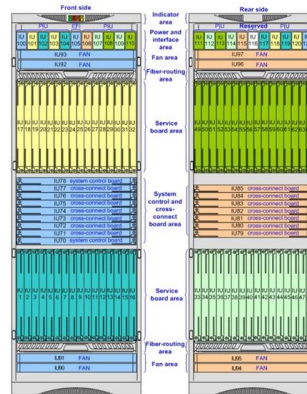

WOODGUILIN 3 Pin Electrical Connector, 3 Core

About this item ?Connector Specifications?: 3 pin male and female waterproof connectors, male plug and female socket connector wire with 20cm 20 AWG

[Contact Us](#)

Elecbee M12 4-Pin Connector Plug, 12 mm Sensor Cable A-Code

Elecbee M12 4-Pin Connector Plug, 12 mm Sensor Cable A-Code Thread Lock Aviation Round IP67 Waterproof Unshielded Industrial Connector for Outdoor Use (Male)

[Contact Us](#)

M12 4-Pin Sensor Plug, 4-Pin D Code Male On-site Installable

Stable transmission signal: M12 4-pin male round connector uses high-quality black rubber, makes it insulating and flame retardant; thread locking mechanism, anti-vibration design, 12 mm thread

[Contact Us](#)