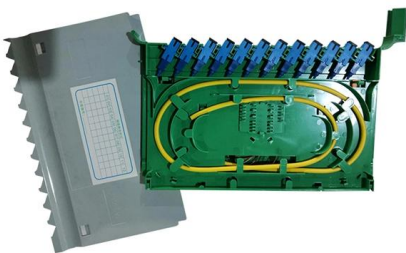

M12 4-Pin Sensor Plug, 4-Pin D Code Male On-site Installable

Stable transmission signal: M12 4-pin male round connector uses high-quality black rubber, makes it insulating and flame retardant; thread locking mechanism, anti-vibration design, 12 mm thread

[Contact Us](#)