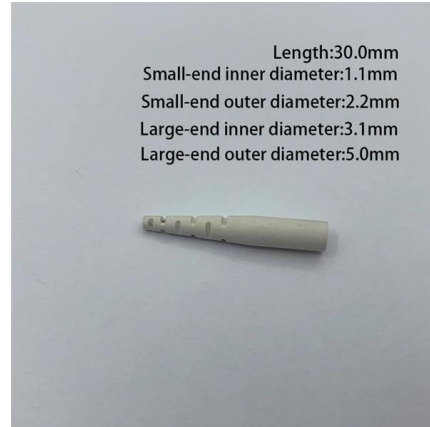

Fiber Optics and Types

Fiber optic cables are used for long-distance and high-performance data networking. They are capable of transmitting data over longer distances and

[Contact Us](#)

OM4 Multi Mode Fiber Optic Cables ,

In the OM4 Multi Mode Fiber Cables category, we provide a wide range of products from 4 Core to 96 Core. Additionally, we fulfill your custom fiber cable requests.

[Contact Us](#)