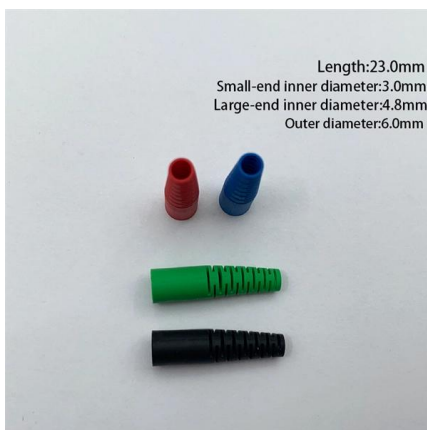

CE-TEK

CE-TEK Enclosures are designed and manufactured to the latest European standards and are available in a wide range of materials and sizes. The company

[Contact Us](#)