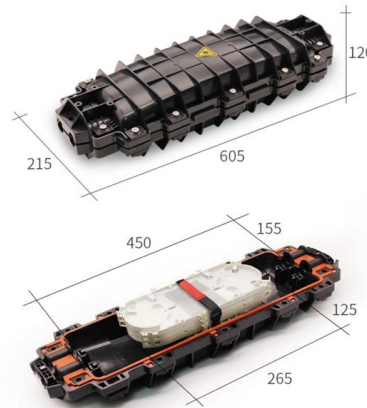

3M Electrical , 3M United States

3M Electrical Solutions Reliable, innovative solutions for electrical construction and management--designed to meet your challenges and deliver results on time and on budget.

[Contact Us](#)

Junction Boxes

Buy Electrical Junction Boxes Online at Competitive Prices. Choose from wide range of Metal, Plastic & Rust Coated Junction Box for electrical connection and fittings.

[Contact Us](#)

Electrical Boxes Junction Box 3M cheap price , OneStockHome

Home All categories Electrical System Electric Pipes Wires Electrical Boxes Junction Box 3M

[Contact Us](#)