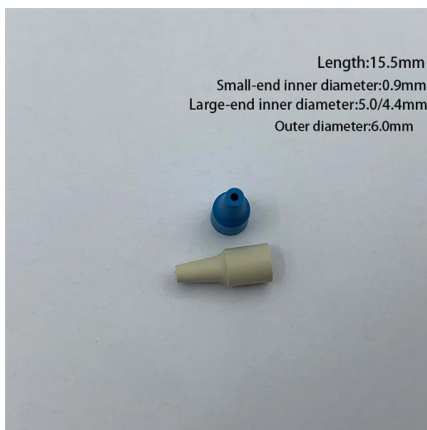

NEMA Boxes , Bud NEMA Enclosures , Bud Industries

Electrical Junction Boxes Bud offers thousands of models of box electrical enclosures suited for use as junction boxes, both indoors and outdoors. Choose a

[Contact Us](#)

Junction Boxes , nVent HOFFMAN

Non-Metallic Junction Boxes Non-metallic junction boxes - available in fiberglass, polyester, polycarbonate and ABS - offer high-performing, cost-effective protection of electrical connections in