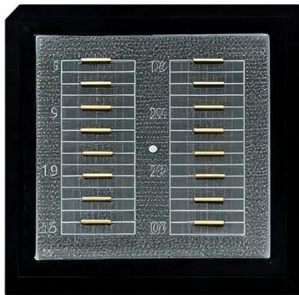

Complete Set 380V Low Voltage Distribution Panel Box Electric Power

Complete Set 380V Low Voltage Distribution Panel Box Electric Power Cabinet, Find Details and Price about Power Cabinet Distribution Panel from Complete Set 380V Low Voltage Distribution Panel Box

[Contact Us](#)

Rongda Electric 380V Industrial Steel ABS Distribution Box with IP54

Rated Current Customizable Application Outdoor, Industrial, Indoor, Electric Power Transmission IP Level IP54 Type

[Contact Us](#)

Low-Voltage Distribution Box without Internal Barrier

The low-voltage distribution box supports surface-mounted/flush-mounted installation, offering high safety performance. It integrates functions such as overload protection, short-circuit protection,

[Contact Us](#)