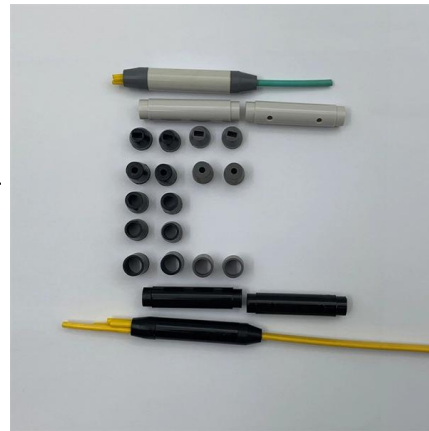

380V 16A 2p+E Standard Outdoor Industrial Plug

Stackable, splash-proof housing made from a special rubber compound for continuous load. Extremely robust, impact resistant, ageing and weather

[Contact Us](#)