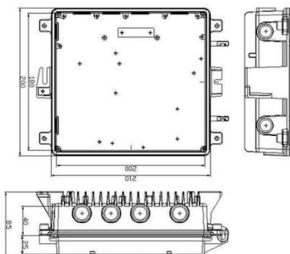

380V 16A 2p+E Standard Outdoor Industrial Plug

380V 16A 2p+E Standard Outdoor Industrial Plug & Socket Distribution Box, Find Details and Price about Enclosure Box Distribution Box from 380V 16A 2p+E

[Contact Us](#)