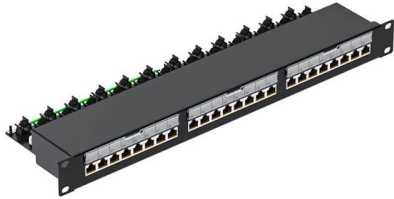

330 Distribution Box

Overview

Safely distribute and manage electrical circuits with the Electro Tech 330 Distribution Box in Off White. Its 4-pole configuration makes it ideal for residential and light commercial electrical panels. Waterproof Distribution Box Surface-Mounted IP65 330 x 250 x 140 mm Grey - Switch Box with ABS Plastic Housing Outdoor - Socket Box Power Box for Indoor and Outdoor Installation - Horoz Electric Prices for items sold by Amazon include VAT. Technical data HxWxH=330x250x130mm, IP65, IK10, 1000V AC/DC, RAL7035 Distribution box; Single-phase current (230 V); 1 input; 7 outputs; Cod. P; MIDI; black (4055143302210) | WAGO The boxes can be equipped with busbars max diameter 20 mm tubular bars 400A, or 20 mm round copper 630A alternatively with terminal equipped connection inserts that allow different distribution possibilities with soft conductors. LSHF Cable (Low Smoke Halogen Free Cable) or also called LSZH (Low Smoke Zero Halogen) is a type of international classification that is used to cover the wires in the cable industry both steel and other types.

330 Distribution Box

ASB 6 5-4-330

ASB 6 5-4-330 - ASB with FIXCON connector; 6 ports ASB with FIXCON connector; 6 ports
[Request Quote Compare](#)

[Contact Us](#)

Area distribution box with cassettes to be equipped with 12 or 24 RJ45

Area distribution boxes are used when pre-equipping a work area. They centralise connections to provide flexibility when installing RJ45 telecommunications outlets.

[Contact Us](#)

DBV330MS

Experience streamlined power management with the DBSet 30 module VTPN distribution board designed for surface mounting. The enclosure material is

[Contact Us](#)

Enclosure Combi Distribution Box IP67 220-415V

Product Description: Introducing our Enclosure Combi Distribution Box, a robust and weather-resistant solution designed to house and protect electrical components