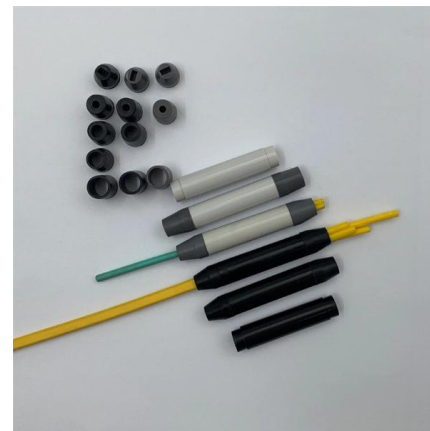

330 Distribution Box - Off White 4 Pole - Electro Tech

Safely distribute and manage electrical circuits with the Electro Tech 330 Distribution Box in Off White. Its 4-pole configuration makes it ideal for residential and light commercial electrical panels.

[Contact Us](#)