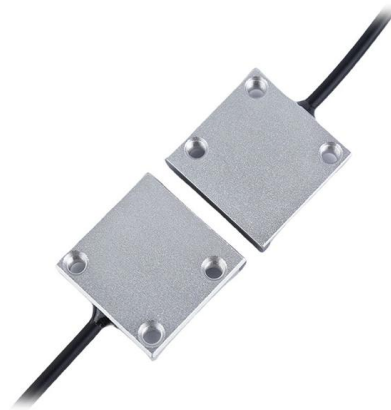

Distribution boxes

Discover our range of distribution box to outfit according to the number of empty slots available

[Contact Us](#)

Distribution boxes

45 x 45 aluminium distribution box length 330 mm (6 empty slots) Show product GGM BN7A

[Contact Us](#)