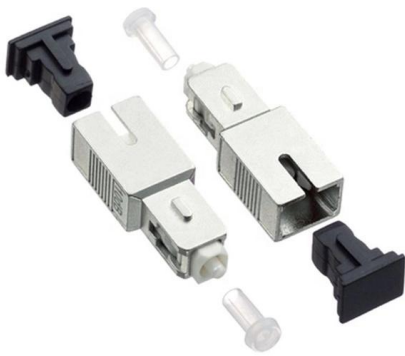

Distribution Box - Astryd Power Pvt. Ltd.

Distribution Box Distribution Box A distribution box is an essential component in electrical systems, serving as the central point for distributing electricity to various circuits, appliances, and devices

[Contact Us](#)

Lumberg Automation / Hirschmann ASB 6/LED 5-4-330/5M M12 Distribution

Lumberg Automation / Hirschmann ASB 6/LED 5-4-330/5M M12 Distribution Box, 6 Port, 4 Pole, 1Signal/Port, 5M, Pur, Black, 600004090 MFR Part #: ASB 6/LED 5-4-330/5M , RS Stock Number:

[Contact Us](#)

Distribution box (899-631/330-000) , WAGO

Distribution box; Single-phase current (230 V); 1 input; 7 outputs; Cod. P; MIDI; black (4055143302210) , WAGO.

[Contact Us](#)