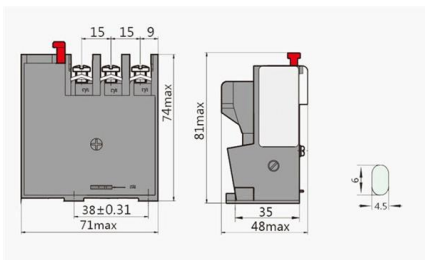

[Contact Us](#)

**Plastic distribution cabinet,
HxWxH=330x250x130mm, IP65, IK10,**

Details Home > Distribution boxes > Plastic distribution box > Plastic distribution box > Plastic distribution cabinet

[Contact Us](#)

RS PRO ABS Wall Box, IP65, 330 mm x 250 mm x 130 mm

Buy RS PRO ABS Wall Box, IP65, 330 mm x 250 mm x 130 mm or other Wall Boxes online from RS for next day delivery on your order plus great service and a great price from the largest electronics

[Contact Us](#)

Flush-mount distribution box Ref. MP42 , Solera

Flush-mount distribution box Ref. MP42 by Solera. Designed for 42 modules, metal frame and white door. Dimensions 330 x 613 x 88 mm. Thermal dissipation 35 W.