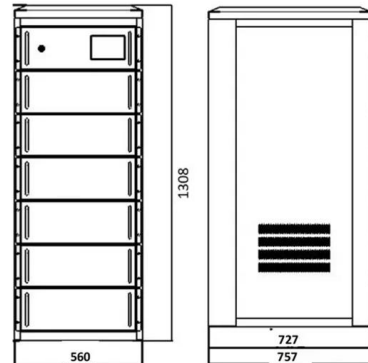

ABS plastic electrical distribution box with IP65

IP65 environmental protection, which allows the distribution box to be installed

[Contact Us](#)