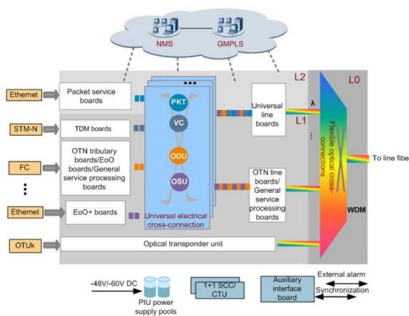

TRENDnet 16-Port Gigabit PoE+ Switch, TPE-TG160g, 16 x Gigabit PoE+ Ports, 246W PoE Power Budget, 32 Gbps Switching Capacity, Ethernet Splitter, Metal, Lifetime Protection, Black Brand:

[Contact Us](#)

Lenovo ThinkSystem DB610S Gen 6 FC SAN Switch

The DB610S FC SAN Switch offers 24x SFP+ ports that support 4/8/16/32 Gbps speeds. The DB610S FC SAN switch provides easy integration

[Contact Us](#)

Managed Gigabit 32Port PoE Switch, 32 x 10/100/1000Mbps RJ45 + 4

CSL3LM-04S32GP-L is a Layer2 full Gigabit Managed PoE Switch, which features 32-port 10/100/1000Base-T RJ45 PoE and 4*1G SFP ports. It supports powerful Layer 2 management with a

[Contact Us](#)