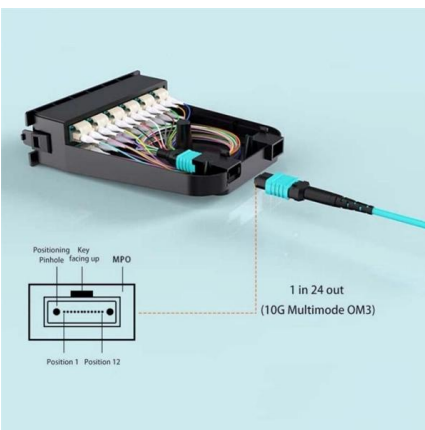

Dustproof and waterproof

32-port switch with optical ports

32 Port 10/100M PoE Switch + 2 Gigabit Combo Uplink

32 Port 10/100M PoE Switch + 2 Gigabit Combo Uplink Port, 500W Product Specification Product Manual

[Contact Us](#)

High-Speed 32-Port Fiber Switch with 16GB RAM

32-port optical fiber switch with 16GB RAM, 128GB SSD, and 40MB buffer for high-speed, reliable data transmission.

[Contact Us](#)

CONNECTRIX B-SERIES DS-6600B SWITCHES

DS-6610B-L - Designed to support the SAN requirements of small-to-medium-sized environments, the Connectrix DS-6610B-L is a 24-port switch that offers high performance and economy. The 1U base

[Contact Us](#)

[Contact Us](#)

Cisco MDS 9132T 32-Gbps 32-Port Fibre Channel

This switch also includes a dedicated 10/100/1000BASE-T telemetry port to maximize data delivery to any telemetry receiver including Cisco Data