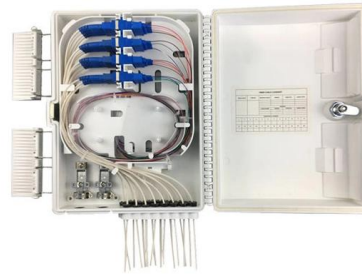

TRENDnet 16-Port Gigabit PoE+ Switch, TPE-TG160g, 16 x Gigabit PoE+ Ports, 246W PoE Power Budget, 32 Gbps Switching Capacity, Ethernet Splitter, Metal, Lifetime Protection, Black Brand:

[Contact Us](#)

Lenovo ThinkSystem DB610S Gen 6 FC SAN Switch

The DB610S FC SAN Switch offers 24x SFP+ ports that support 4/8/16/32 Gbps speeds. The DB610S FC SAN switch provides easy integration

[Contact Us](#)

Managed Gigabit 32Port PoE Switch, 32 x 10/100/1000Mbps RJ45 + 4

CSL3LM-04S32GP-L is a Layer2 full Gigabit Managed PoE Switch, which features 32-port 10/100/1000Base-T RJ45 PoE and 4*1G SFP ports. It supports powerful Layer 2 management with a

[Contact Us](#)