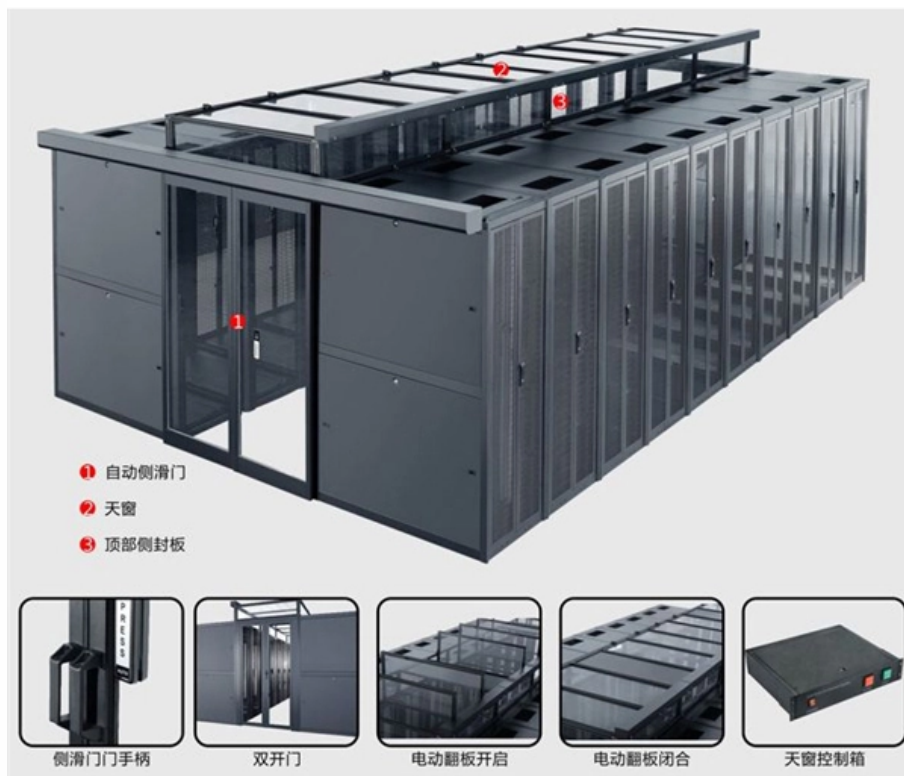

30-meter OM3 fiber optic patch cord

30-meter OM3 fiber optic patch cord

OM3 50/125 LC-LC Multimode Fiber Optic Cable Duplex

This OM3 fiber patch cable is ideal for 10/40/100G Ethernet over short to medium