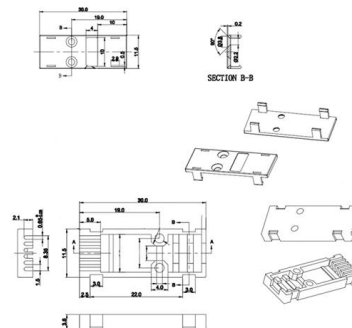

Rack Mounted Fiber Optical Splitter

Rack Mounted Fiber Optical Splitter are offered in 1U or 2U for FBT or PLC splitters with various adapters to fit for any 19" fiber optic racks, they are providing superior and reliable performance over a wide

[Contact Us](#)