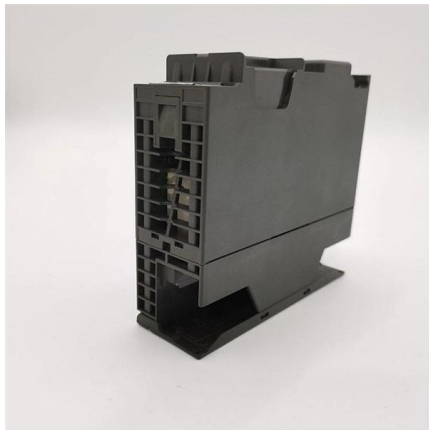

Big Capacity 288 Core Fiber Splice Joint Box

Big capacity 288 core fiber splice joint box Fiber Optic Splice Closures are designed to simplify splice management and maintenance. Intuitive engineering design

[Contact Us](#)

Fiber Splice Dome Closure

Fiber splice dome enclosure includes 6 trays and accommodates up to 288 fiber cables. Rated IP68 for protection from dust and water up to 1.5 m.

[Contact Us](#)

OSE-A288 , Specialized Optical Splice Enclosure (OSE) Kit OSE

Corning optical splice enclosure (OSE) provides a transition point between outside plant cable and indoor cable in fiber optic networks. This rugged enclosure protects up to 288 single-fiber or 48

[Contact Us](#)