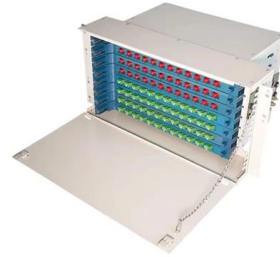

IP68 Splice

The Model SP-GJS-288P FOSC is mainly used for optical fiber connection and protection. This kind of box is suitable for the connection of overhead, pipe and

[Contact Us](#)