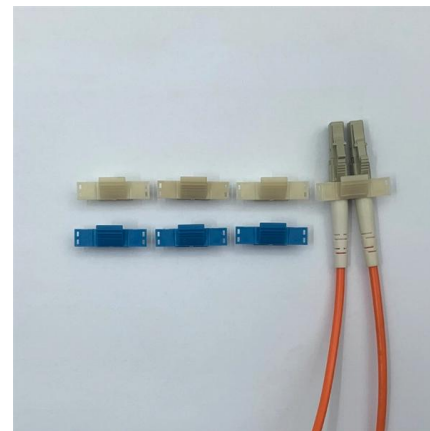

96 Core 144 Cores 288 Cores Outdoor Fiber Optical

96 Core 144 Cores 288 Cores Outdoor Fiber Optical Cable Distribution Cabinet for FTTH Solution Optical cable junction box is a kind of junction equipment which

[Contact Us](#)