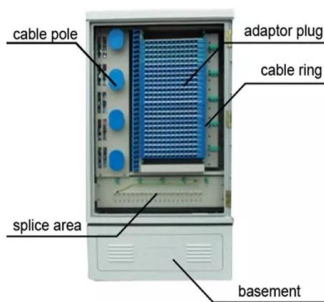

[Contact Us](#)

- TELECOM CABINET
- BRAND NEW ORIGINAL
- HIGH-EFFICIENCY

GJS-25-8 Fiber Cable Joint Box 288 Cores

Heat Shrinkable Sealing Fiber Cable Joint Box 288 Cores Model: GJS-25-8 GJS-25-8 fiber cable joint box belongs to the mechanical pressure sealing joint system,