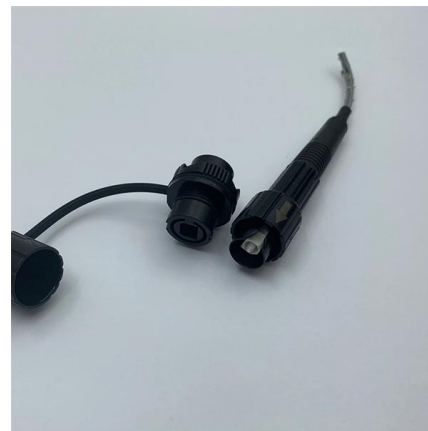

Iuron Vertical FOSC Optical Splice Enclosure Box 288 Core Fiber Optic Cable

This closure is ideal for cable splicing and offers robust protection for fiber optic connectors. The IU-ODN-FOSC-V-288-H Fiber Optic Splice Closure offers unmatched durability, flexibility, and

[Contact Us](#)