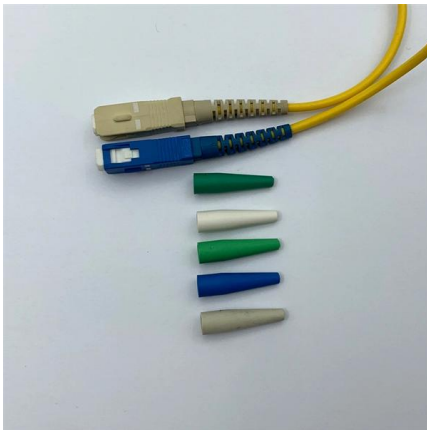

[Contact Us](#)

96 Core 144 Cores 288 Cores Outdoor Fiber Optical

96 Core 144 Cores 288 Cores Outdoor Fiber Optical Cable Distribution Cabinet for FTTH Solution Optical cable junction box is a kind of junction equipment which

[Contact Us](#)

IP68 288 Core High-capacity Fiber Optic Splice Closure

It supports the splitting and expansion of optical signals, fusion splicing, and the comprehensive protection, storage, and management of fiber