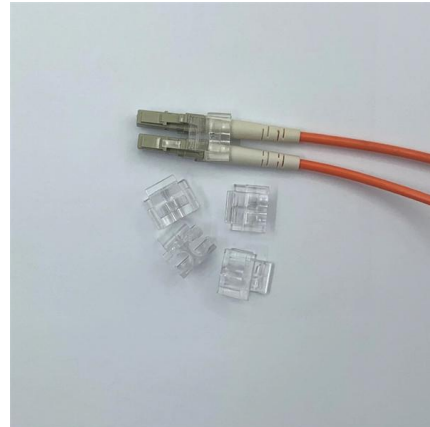

288 Core CST Fibre Cable Multi Loose Tube Armoured

Offers 4 core 24 core 48 core to 288 core with different cable structure. This 288 core CST fibre cable has a corrugated steel tape CST and a CSM, flame retardant

[Contact Us](#)

288EV4-14100D53 , SST-UltraRibbon Single-Tube, Gel

Providing high-fiber-counts in a rugged, compact design, the enhanced coupling

[Contact Us](#)

Fibre Optical Multi Loose Tube Cable, Outdoor 288F, Corrugated

Unit Properties Fibre Jelly Filled Loose Tube with Optical Fibre Strength Member Fibre Reinforced Central Strength Member (FRP) PE Coated Waterblocking Agent - CSM Water Swellable Yarn Tape

[Contact Us](#)