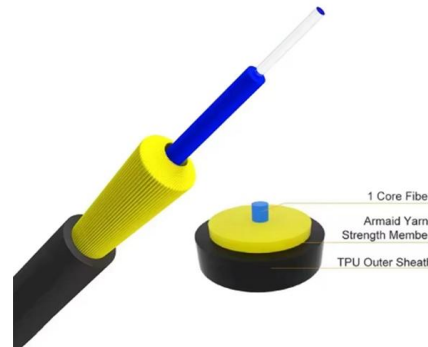

Enbeam OS2 Armoured CST Fibre Optic Cable Loose Tube 288 Core

The singlemode fibre is G.652.D compliant low water peak grade and offers OS2 performance and OS1 backwards compatibility. These compact, lightweight cables are extremely rugged, provide rodent

[Contact Us](#)

ALTOS® Loose Tube, Gel-Free Cable 288 F, Single

The loose tube gel-free design is fully waterblocked using craft-friendly, water-swallowable materials, which means cable access is simple and no clean up is

[Contact Us](#)

Horizontal Outdoor Cable - 288 Fibres - Briticom

Home / Fibre Optic / Cable / Outdoor Cable / Backbone Cable / Horizontal Horizontal Outdoor Cable - 288 Fibres Briticom(TM) offers a wide range of indoor and outdoor

[Contact Us](#)