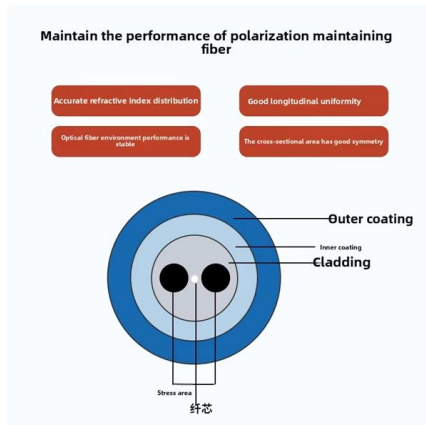

FOSC 400 A4 Closure This is the smallest of the FOSC 400 closures. It is intended for low fiber count cable splices and "tap-off" splices. Tap-off splices are those where most of the fibers in a cable are

[Contact Us](#)

FTTH 4u 144/288 core Sc/apc Fiber Optic Patch Panel

We are a FTTH 4u 144/288 core Sc/apc Fiber Optic Patch Panel Sliding Odf Fibre Optical Terminal Box Manufacturer. We supply fiber optic panels in competitive

[Contact Us](#)

288 Fibre MicroCore® Stranded Loose Tube Cable

288 Fibre MicroCore® Stranded Loose Tube Cable MicroCore® Stranded cable comprising 288 optical fibres contained in jelly-filled loose tubes (24 fibres per tube). The tubes are laid up around a central

[Contact Us](#)