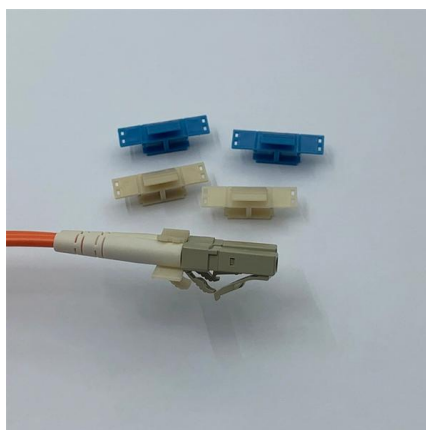

SlimCORE(TM) 288F Indoor Fiber Cable (OFNP Rated)

Ultra-high-density 288-fibre indoor OFNP rated optical cable with a 24-subunit design for large-scale installations in data centres and plenum spaces.

[Contact Us](#)