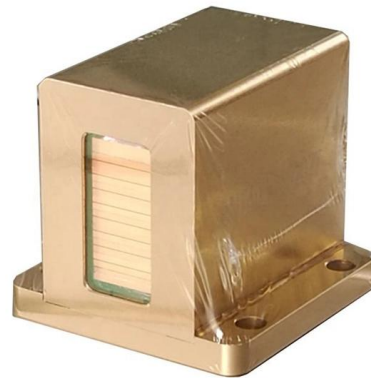

DC-25 Distribution Box

The DC25 Distribution Box features a high-performance 25A DC-DC charge system that offers charging from the vehicle alternator as well as from Solar panels.

[Contact Us](#)

How to wire a single phase distribution board and load circuits

This is a lab setup for the practical demonstration of wiring a distribution board with several loads - lights, geyser, and plugs. Loads protected by earth leakage with over current circuit

[Contact Us](#)