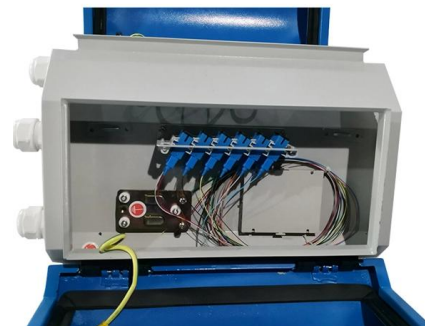

RoadEu

RoadEu - Power Distribution Box This power distributor is designed for convenience and versatility, supporting various types of plugs. It comes pre-wired for simple connection and includes secure

[Contact Us](#)