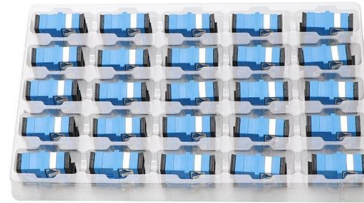

Selection Recommendations for Industrial Plugs,

Industrial plugs, sockets, and distribution boxes are specifically designed for power connections and electrical equipment control in industrial

[Contact Us](#)

Distribution Box Guide: Types, Components & Solutions

Understand distribution boxes (DB boxes) in 5 minutes. Learn about types, components, functions, and uses. Find the perfect DB box for your needs.

[Contact Us](#)

Mini Power Distribution Box

Mini Power Distribution Box - 12V DC Battery Socket, 50A Max Output with 2 Anderson Ports, 6 USB & 3 Cig Sockets, LED Lights and LED Voltmeter it for

[Contact Us](#)