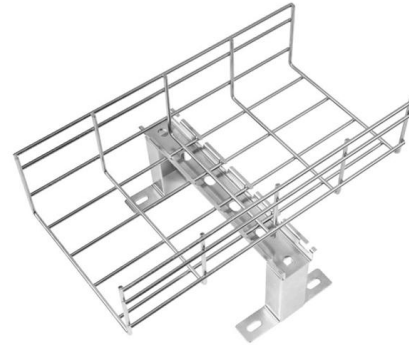

[Contact Us](#)

National Luna Distribution Boxes

In addition, all three Distribution Box models feature a quick-connect recharge port for the National Luna 5 Amp Intelligent Battery Charger. The

[Contact Us](#)