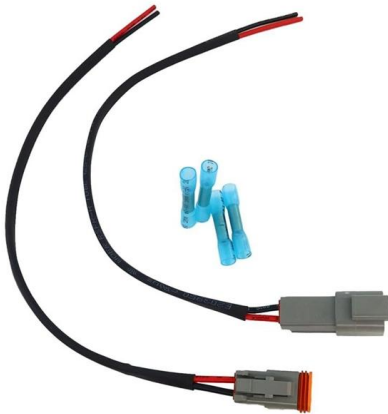

[Contact Us](#)

Home Distribution Box (DB) Wiring Diagram , DB box connection

You'll learn how to connect the main circuit breaker (MCB), residual current device (RCD), and individual circuit breakers for lighting, sockets, and appliances. #dbbox #distribution #home #house

[Contact Us](#)

RoadEu

Shop RoadEu - Power Distribution Box - CEE-Wall Mounted Combination Socket 16Amp 5P 400V with 2X 13Amp 250V UK Standard sockets. IP44, Perfect for workshops, Gardens and Sheds.. Free