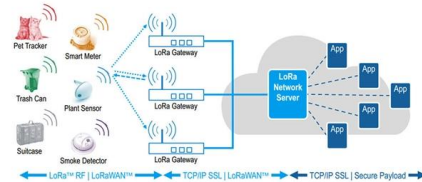

Gigabit Ethernet

The standard specifies a maximum length of 220 meters for 62.5 um/160 MHz×km multi-mode fiber, 275 m for 62.5 um/200 MHz×km, 500 m for 50 um/400

[Contact Us](#)

Fiber-optic communication

An optical fiber patching cabinet. The yellow cables are single-mode fibers; the orange and blue cables are multi-mode fibers: 62.5/125 um OM1 and 50/125 um

[Contact Us](#)

Amazon : Fiber To Ethernet Converter

10Gtek Gigabit Ethernet Media Converter, MultiMode Dual LC Fiber to Ethernet RJ45 Converter for 10/100/1000Base-Tx to 1000Base-SX (with a SFP MMF 850-nm Module), UL Certified, up to 550-m,

[Contact Us](#)