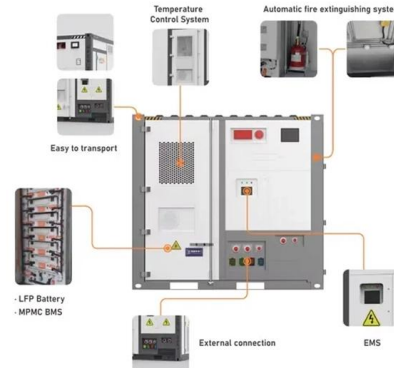

SmartRack 24U Mid-Depth Rack Enclosure Cabinet , Eaton

The reversible front and back doors and removable side panels lock securely to help prevent damage, tampering or theft. The doors and side panels are designed for quick release, making it simple to

[Contact Us](#)