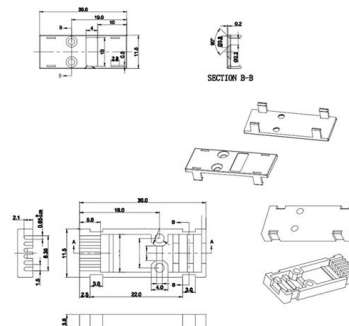

24-Port-Gigabit-Smart-PoE+-Switch mit 4 Combo-SFP

Der TL-SG2424P verfügt über 24 10/100/1000Mbit/s-Ports nach IEEE802.3at/af (PoE), die insgesamt 180W zur Verfügung stellen, um PoE-fähige Geräte wie

[Contact Us](#)