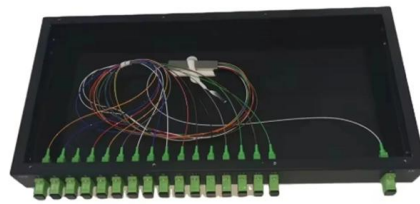

[Contact Us](#)

24/48 Port Gigabit Ethernet Access Layer 3 Switch

Digisol DG-GS4600SE Series 24/48 Port Gigabit Ethernet Access Layer 3 Switch offers green features like IEEE 802.3az (Energy Efficient Ethernet), Fan-less

[Contact Us](#)

24 Ports Gigabit Layer 3 Core Fiber Switches with 4

Explore the 24-Port Gigabit Layer 3 Core Fiber Switch, equipped with 4 Ports of 10G SFP for superior networking. Ideal for high-performance enterprise environments,

[Contact Us](#)

D-Link 24-Port SFP+ Gigabit Ethernet Managed Layer 3 Stackable Switch

High-performance switch delivering wire-speed 10-Gigabit switching, routing, and ultra-low latency. 20 x SFP+ ports 4 x 10GBASE-T/SFP+ Combo ports Physical stacking with up to 4 devices per stack

[Contact Us](#)

Cisco SRW224P 24-Port 10/100 + 2-Port Gigabit Switch:

The Cisco ® SRW224P 24-Port 10/100 + 2-Port Gigabit Switch (Figure 1) offers a highly secure way to expand your network. Web-based

[Contact Us](#)