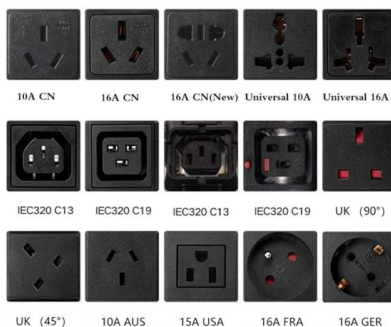

24 Port Layer 2 Managed Switches , Comms Express

Discover a variety of 24-port Layer 2 managed switches from leading brands like Cisco, Netgear, D-Link, TP-Link, Ubiquiti, Zyxel, Linksys, Dell, and HPE at

[Contact Us](#)

24/48 Port Gigabit Ethernet Access Layer 3 Switch

Digisol DG-GS4600SE Series 24/48 Port Gigabit Ethernet Access Layer 3 Switch offers green features like IEEE 802.3az (Energy Efficient Ethernet), Fan-less

[Contact Us](#)

24 Ports Gigabit Layer 3 Core Fiber Switches with 4

Explore the 24-Port Gigabit Layer 3 Core Fiber Switch, equipped with 4 Ports of 10G SFP for superior networking. Ideal for high-performance enterprise environments,

[Contact Us](#)