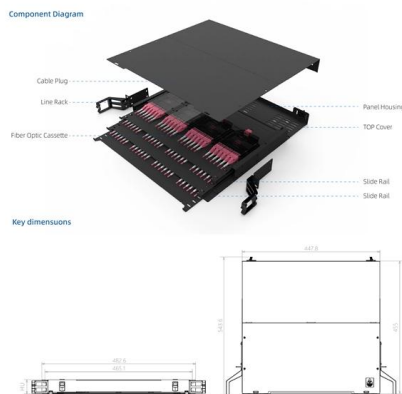

Fiber Optic Patch Panel,12 Port Rackmount, SC SIMPLEX

When you click on links to various merchants on this site and make a purchase, this can result in this site earning a commission. Affiliate programs and affiliations include, but are not limited to, the eBay

[Contact Us](#)