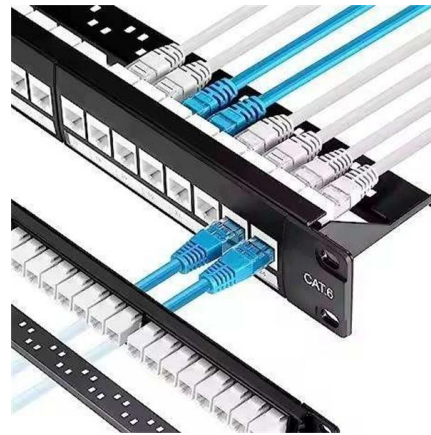

TrustArc Cookie Consent Manager helps ensure online privacy compliance.

[Contact Us](#)

Junction Boxes , Turck Inc.

Passive 4-, 6-, and 8- port junction boxes provide wiring consolidation, whether combining input signals or distributing output signals. Up to 16 I/O signals can be

[Contact Us](#)

QBox: Low-noise BNC to Fischer Breakout Box

QBox is a fully shielded breakout box specialized for electronics labs and low-temperature experiments. QBox extends the cryostat Faraday cage from a 24-pin