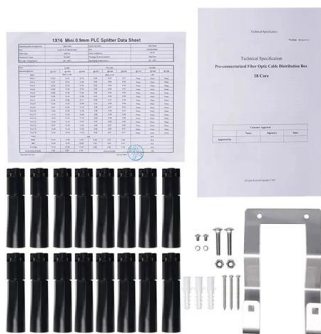

[Contact Us](#)

MPO Trunk Cables , Fibertronics, Inc.

72-fiber optic trunk cables terminated with 6 MPO connectors on each end. 96-fiber optic trunk cables terminated with 8 MPO connectors on each end. 144-fiber optic trunk cables terminated with 12 MPO

[Contact Us](#)

- IP45/IP55 OUTDOOR CABINET
- OUTDOOR CABINET WITH AIR CONDITIONER
- OUTDOOR ENERGY STORAGE CABINET
- 19 INCH

How to choose the right fiber cores

For fiber-optic cables with branches, the total number of cores is equal to the number of branches multiplied by the number of cores per branch. For example, the total number of cores in an MTP®-8

[Contact Us](#)

Fiber Optic Trunks

T024L9PB1B1T16N150E - 24-fiber Low Loss SM assembly with a plenum jacket and LC to LC 2 mm connectors with a 16 in break; configured to be 150 feet in length

[Contact Us](#)