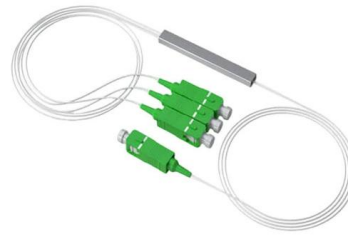

An MTP/MPO trunk cable is a pre-terminated multi-fiber cable assembly that uses MPO or MTP connectors to connect multiple optical fibers simultaneously. Each connector can support up to 24

MPO Trunk Cable , Bonelinks

Fibertronics, Inc. offers many different options and configurations with our MPO

[Contact Us](#)

Trunk-Cable OM4 MTP® (Female) to MTP® (Female),

High Quality MTP® Fiber-Optical Fanout Cables OM4 Multi-Mode 50/125µm, 24 Cores, MTP® female to MTP® female, polarity typ B

24 Core MPO/MTP® Trunk Cable , High Density Fiber

Accelerate your network backbone deployment with this high-quality 24 Core MPO/MTP® Trunk Cable. Factory-terminated for guaranteed performance, this

[Contact Us](#)

MTP® to MTP® 24 Cores Trunk Cable Female OM3

Maximize your network density with the 24-Core MPO/MTP® Trunk Cable. Featuring Female connectors and premium OM3 fiber, this LSZH-rated assembly delivers

[Contact Us](#)