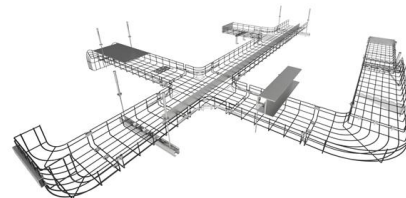

MPO Trunk Cable , Bonelinks

MPO Trunk Cable MTP/MPO to MTP/MPO 8 Fiber OS2 8 Fiber OS2 MPO Trunk Cable is ideal for 8-fiber parallel single mode optical transceiver applications. It is

[Contact Us](#)

24 Fiber MPO, Singlemode, OS2 Trunk Cables, Config

Fibertronics, Inc. offers many different options and configurations with our MPO

[Contact Us](#)

Trunk-Cable OM4 MTP® (Female) to MTP® (Female),

High Quality MTP® Fiber-Optical Fanout Cables OM4 Multi-Mode 50/125µm, 24 Cores, MTP® female to MTP® female, polarity typ B

[Contact Us](#)