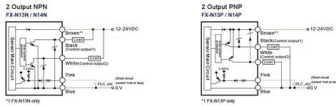

### Dahua 8GE + 24\*1G SFP + 4\*10G SFP+ L2+ Managed

Code : NS-DH-AAS012 Support 24 100/1000 Mbps and 4 1/10 Gbps fiber ports, 8 10/100/1000 Mbps Ethernet ports 221Gbps switching capacity 107Mbps packet