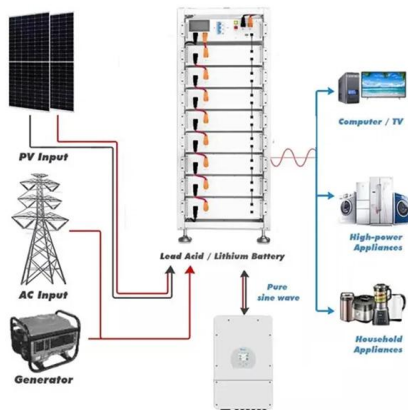

2x2 optical switch provides channel selection between a pair of input fibers and output fibers. The switch is a compact device suitable for a wide range of

[Contact Us](#)

2x2 Mechanical Optical Cross Switch - Optilab