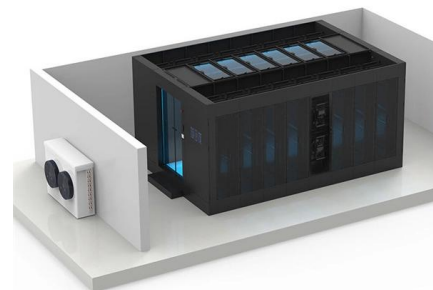

Industrial Ethernet Switches

Our switches are built for high network flexibility, cyber security and durability and are suitable for use in mission-critical environments.

[Contact Us](#)