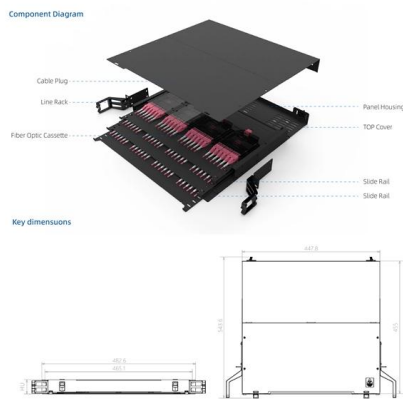

Network Cable Management , 1U & 2U Cable Managers

Professional network cable management for high-density racks. 1U and 2U cable managers reduce slack, improve airflow, and keep racks organized.

[Contact Us](#)

Fiber Optics , Amphenol Fiber Optic Products , United States

Fiber Optics , Amphenol Fiber Optic Products , United States

[Contact Us](#)

Optical distribution frames and patch panels

1 RU high-density MPO patch panel with MTP
Specifically developed to manage high-density cabling systems in data center environments, this rack-mountable MTP patch panel supports up to 144 fibers

[Contact Us](#)