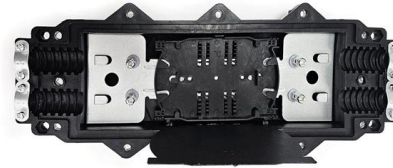

RMS Fiber Patch Panel Rack Mounted Slide Type -AOA

Fiber Patch Panel Rack Mounted Slide Type Overview AOA Tech RMS Series is a Sliding Type of Rack Mount Slide Fiber Patch Panel also called Fiber Terminal

[Contact Us](#)