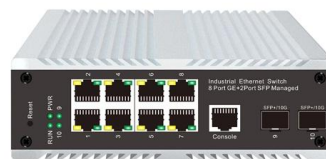

1U, 2U, 18U, 42U: What Do They Mean?

Decoding Rack Units: Your Essential Guide to Understanding 1U, 2U, and Beyond 1U, 2U, 18U, 42U: What Do They Mean? This comprehensive blog post

[Contact Us](#)