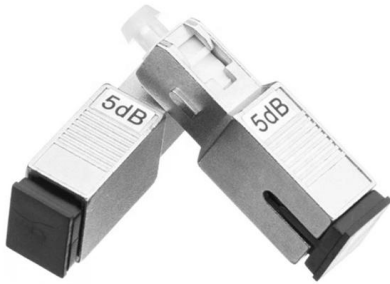

1U Chassis

The 1U chassis support multiple configurations include SATA hard drives, rackmount chassis and redundant power supply that fulfill server-grade IPC standard. The

[Contact Us](#)

1U Rack Cases For 19 inch Equipment , Metcase USA

1U Rack Cases Smart modern 19" enclosures for 1U rack mounted electronics METCASE manufactures three ranges of elegant, modern 1U x 19" aluminum rack cases. All three conform to DIN 41494 and

[Contact Us](#)

OneCompact Series

OneCompact comes as an ultra compact chassis available in 2U 19" rack or 3U 19" rack, with adaptive pre-correction circuits natively offered and built in

[Contact Us](#)

1U Server

1U server with Intel Xeon Scalable CPUs, up to 60 cores & 2TB of RAM, PCIe 5.0, redundant power and 8 x hot-swap bays. Ideal for virtualization and HPC tasks.

[Contact Us](#)