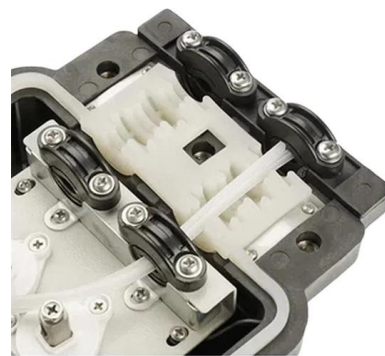

1U Chassis

The 1U chassis, mountable in 19-inch racks (other options available) provides user-friendly and flexible connectivity when combined with our cassettes, harnesses, trunks and patch cords.

[Contact Us](#)