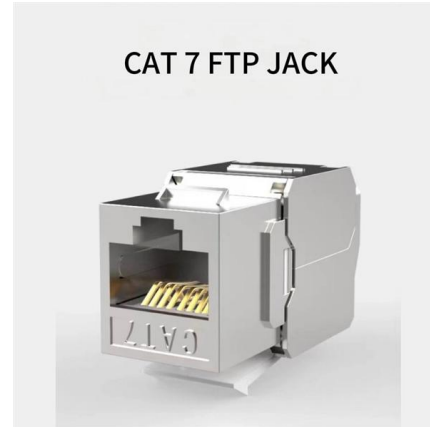

Server Chassis & Rackmount Cases , 1U, 2U, 4U

We offer a wide selection of 1U, 2U, and 4U rackmount cases, as well as tower server chassis from top brands like Rosewill, Supermicro, Chenbro, and

[Contact Us](#)

1U, 2U, 18U, 42U: What Do They Mean?

Decoding Rack Units: Your Essential Guide to Understanding 1U, 2U, and Beyond 1U, 2U, 18U, 42U: What Do They Mean? This comprehensive blog post

[Contact Us](#)