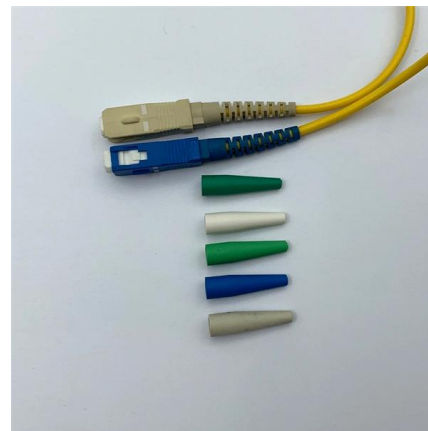

1U Server Chassis , Newegg

Shop 1U Server Chassis on Newegg . Watch for amazing deals and get great pricing.

[Contact Us](#)