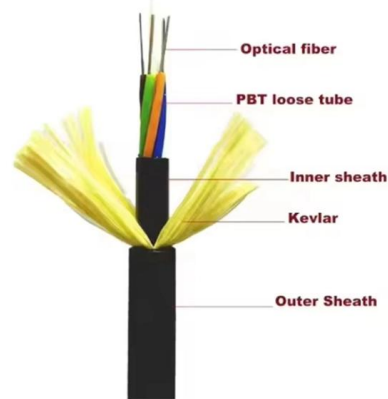

Edge Data Center Market Size To Reach $109.91Bn By 2033

The global edge data center market size is estimated to reach USD 109.91 billion by 2033, registering a CAGR of 28.9% from 2025 to 2033, according to a new report by Grand View Research, Inc

[Contact Us](#)

LinkedIn Plans for Huge Growth for the EdgeCloud

LinkedIn sees edge computing as a huge driver of infrastructure growth. The company has begun deploying edge data centers, and using the

[Contact Us](#)