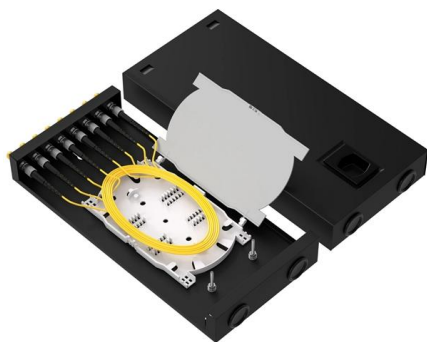

HJ FTTH Fiber Distribution Box 24 Core IP65 Wall Mount Optical

Adapter/pigtail 12-core fiber optic adapter can be installed Optical splitter meets box-type optical splitter 1:4, 1:8 Enclosure Material ABS/PC/Metal Mounting Type

[Contact Us](#)