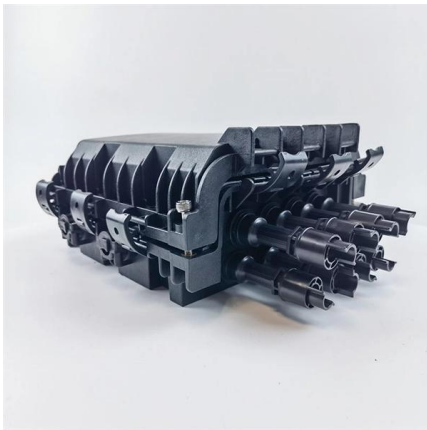

[Contact Us](#)

16 Core Fiber Distribution Box Cassette PLC Splitter

Fiber Distribution box contains the shell, the internals (supporting frame, set fiber disc, fixing device) and optical fiber joint protective element.