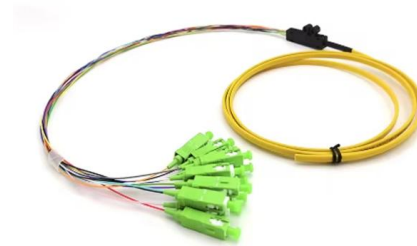

Fiber Cassettes , Pre-Terminated & Splice Cassettes , Legrand

Legrand fiber cassettes are available in three performance tiers: Infinium Quantum(TM) - the first Quantum-Low Loss solution that provides numerous and lasting benefits to any network. Infinium

[Contact Us](#)