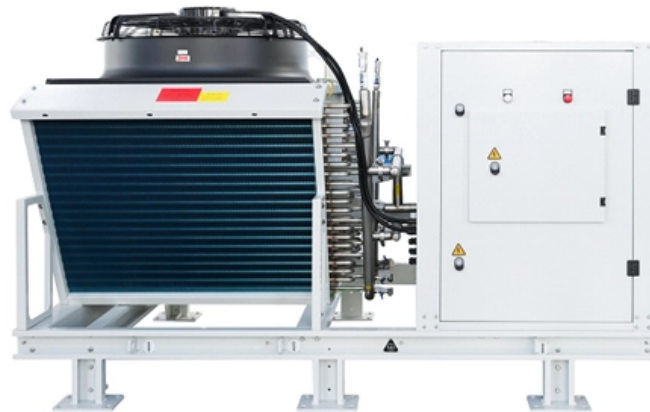

16-core fiber optic connector cassette

16-core fiber optic connector cassette

Base 16 Fiber Cable Application Guide

This 16-fiber lane count aligns 400GbE and 800GbE parallel optics data transmission methods. The Base-16 MPO-16 connector is TIA-604-18 (FOCIS18) compliant. Panduit's Base-16 offering will