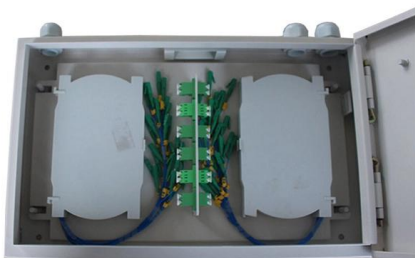

VersaBeam Expanded Beam Connectors and Cables

VersaBeam EBO Expanded Beam Fiber Connectors and Cables use lensed technology to deliver high-performance, low-maintenance, reliable and scalable

[Contact Us](#)