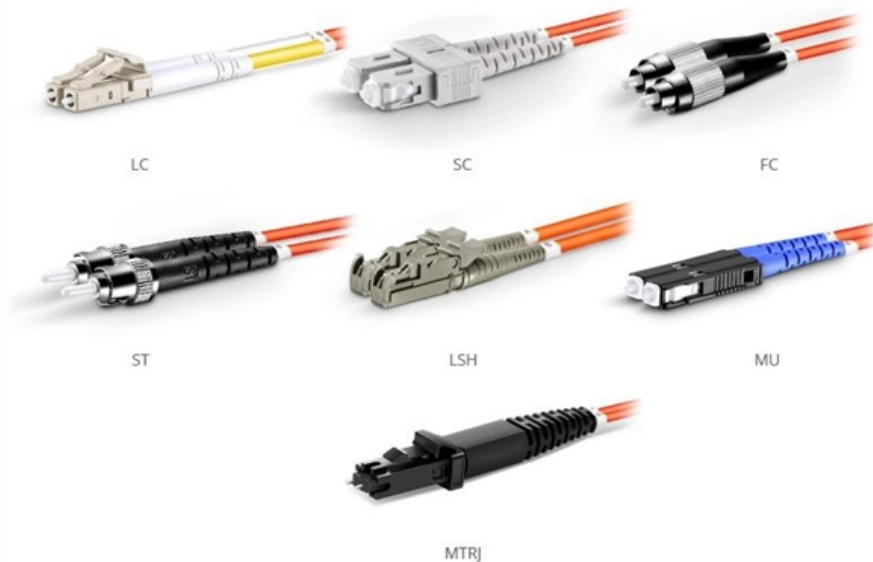

16 Quota-based optical cable relocation

OM1 Fiber Patch Cable Family