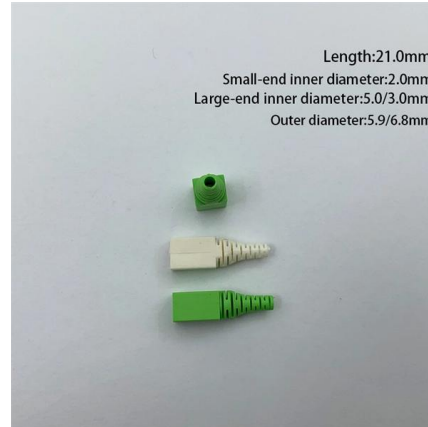

MPO 16 Cables 2024: Redefining High-Density Connectivity for AI

In the relentless pursuit of bandwidth density, MPO 16 cables have emerged as the linchpin of next-gen optical infrastructure, packing 16 fibers into a single connector to meet the

[Contact Us](#)

Move Fibre Phone Line Shift Fibre Router. Move ONT

Move Fibre phone line box - Shift ONT & Broadband to new location - Local Engineer. Re route cables, connect phones. Set up WiFi boosters, Network

[Contact Us](#)

Home

Ironside Australia can haul any Copper/Optical Fibre across any project whether it be DFN or LFN cable. We have hauled Fibre as big as 576F and Copper as big as

[Contact Us](#)