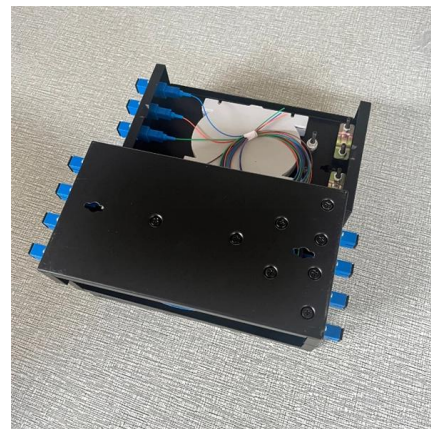

Ex-Pro 15cm 0.15m 10 PACK CAT6 Ethernet network

£489 0:48 brileze 8 Pcs Short Cat6 Patch Cable 0.5ft/15cm -1000Mbps High Speed Ethernet Network Cables With RJ45 Connectors Patch Panel Ethernet Cable For

[Contact Us](#)

Amazon .uk: 15cm Ethernet Cable