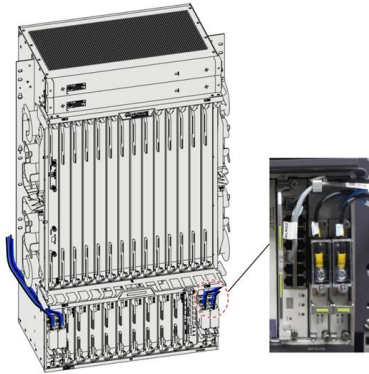

### Fiber Optic Multi-Channel Optical PON Power Meter

Description The L-com FOTM-OPM-MCH Multi-channel Power Meter, optimized for PON (Passive Optical Networking) Applications. The L-com FOTM-OPM-MCH features Six (6) wavelengths,