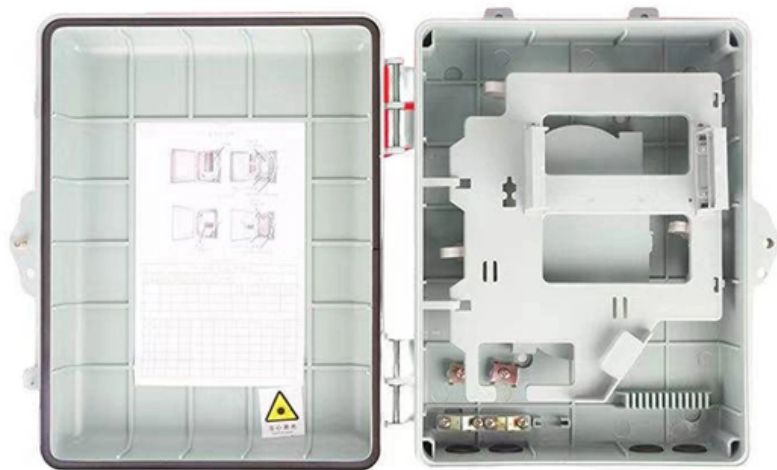

128 core switches

128 core switches

CISCO Catalyst C1300 Managed Switch

Upgrade your office network with Cisco Catalyst C1300 Switch. 128 Gbps capacity, 7.44 Mpps throughput, 24 Gigabit ports, 4 SFP+, 1GB RAM, 512MB storage.

[Contact Us](#)

10G uplink 24-port core routing switch-Aggregation/Core

L3 managed 10G uplink Ethernet core routing switch with 8*10/100/1000M RJ45 ports and 12*1/10G SFP+ fiber ports. Built-in 75W power supply and supports

SN8800-128DQ, Data Center Switch, with 128x 400G

The SN8800-128DQ is a high-performance, high-density core switch designed for large-scale data centers. With a compact 4U form factor, it delivers up to 128 x