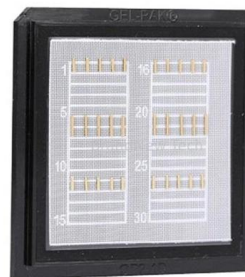

DTVS 1200MM Deep Network Cabinet 42U SPCC Steel

Supplier highlights: This supplier is both a manufacturer and trader, collaborating with Fortune 500 companies while maintaining strict quality control. They offer full

[Contact Us](#)