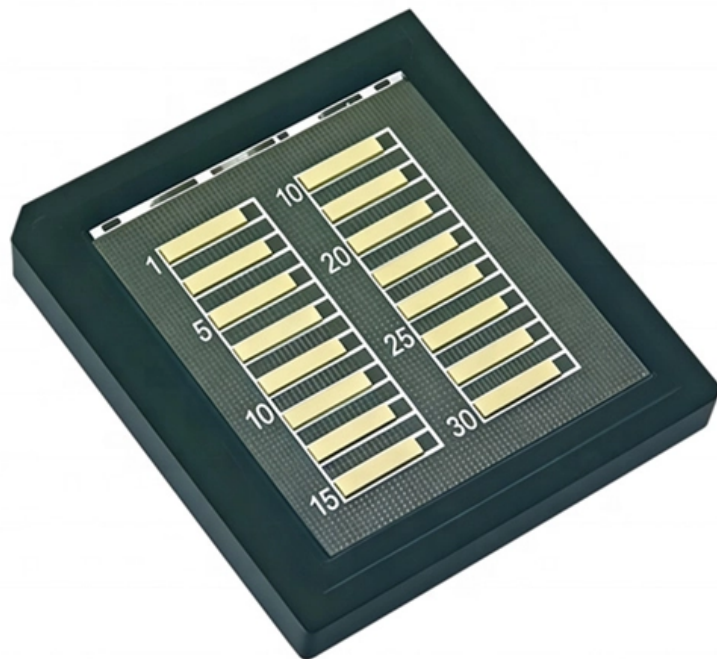

# **12-port fiber optic box with LC coupler fully equipped**

### 19" fully loaded optical distribution frame (ODF) LC-DX

Product information "19" fully loaded optical distribution frame (ODF) LC-DX 12 port, multimode OM3, 1U" from LogiLink Professional LogiLink's fully assembled fiber