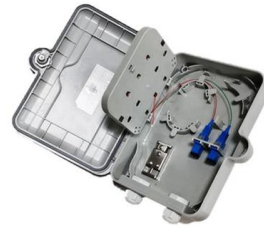

12 Port Fiber Patch Panel SC FC LC Pigtail ODF 1U

12 Port Fiber Patch Panel SC FC LC Pigtail ODF 1U Optical Fiber Terminal Box Optical Fiber Distribution Frame Product name Optical Fiber Terminal Box

[Contact Us](#)