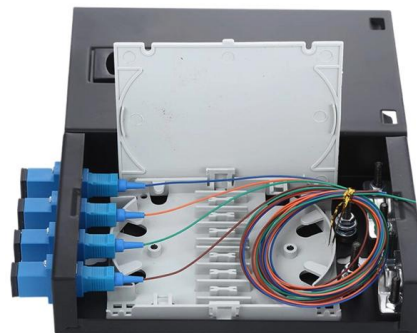

Premium-Line 19" Fiber Optic Patch Panel

The 19" Rack-mountable fiber optic patch panel is designed for patching and splicing, accepts whole range of adapters including SC, ST, FC, LC

[Contact Us](#)