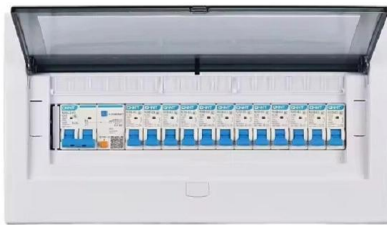

12 Port SC LC 19? 1U Rack Mounted Fiber Termination

sFiberOptic provide 12 Port SC LC 19? 1U Rack Mounted Fiber Termination Box Enclosure Rotation Type Fibre Optic Patch Panel w/ good price & quality! Contact

[Contact Us](#)

Fiber Optic Interconnect Unit

Find here Fiber Optic Interconnect Unit manufacturers, suppliers & exporters in India. Get contact details & address of companies manufacturing and supplying Fiber Optic Interconnect Unit across India.

[Contact Us](#)

Haile 12-Port Fiber Optic Termination Box P2A-12S-LC - Single-Mode

The Haile 12-Port Fiber Optic Termination Box P2A-12S-LC is a reliable, efficient, and easy-to-install solution for organizing fiber optic cables. Designed for single-mode LC fiber connections, this 1U pull

[Contact Us](#)