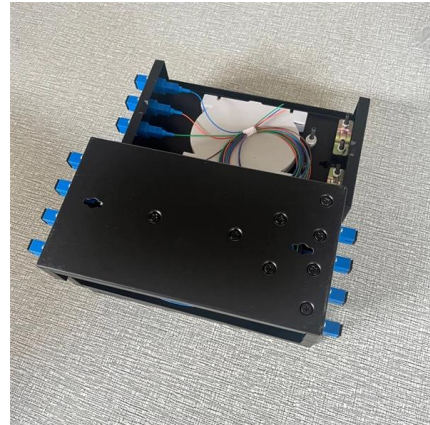

[Contact Us](#)

**PL-FOC12-OS2 ProLink Fiber CABLE  
12-CORE OS2 9/125**

Description PL-FOC12-OS2 Model Name: PL-FOC12-OS2 Dimensions: 24 x 18 x 6 cm Weight: 1.2 kg Power Supply: 100-240 VAC, 50/60 Hz Power Consumption:

[Contact Us](#)

**TH-M125L01**

TH-M125L01 - Ø400 µm Core, 0.50 NA SMA905 to Ø1.25 mm Ferrule Patch Cable, 1 m Long Product Drawing Optogenetics Patch Cables with Ø1.25 mm Ferrule on One End Input Connector SMA905