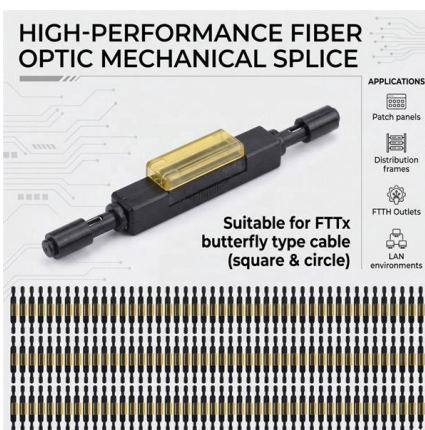

12-core optical cable with six fiber distribution boxes

---

12 Core Fiber Optic Distribution Box

DA-FDB-12A-A-5 Fiber Optic Distribution Box.
Dawnergy's fiber optic distribution

[Contact Us](#)

12 Ports Fiber Splitter Distribution Box for mini 1:8

The 12 cores plastic fiber optic distribution box provides a protected connection point for the feeder cable and drop cable in FTTH and FTTx networks. It integrates

[Contact Us](#)

Optical networks

An optical transport network is a high-speed communication system that sends light signals over fiber-optic cables to move large amounts of data across long

[Contact Us](#)

12 Core Telecom High Quality FTTH Optical Distribution

The 12 Core Telecom Optical Distribution Box is a crucial component in fiber optic network infrastructures, designed to house, protect, and manage fiber optic