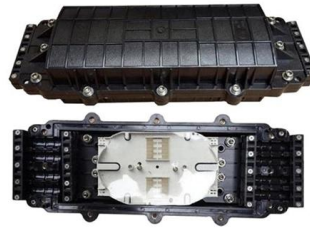

NEATEL's distribution box terminates outside optical cables with up to 12 fibers; it allocates 12 adapters for connecting with max 12 drop cable pigtails, it is also suitable for using with mini splitters. The box

[Contact Us](#)

Fiber Optics Distribution Box

Description This distribution box terminates outside optical cables with up to 12 fibers; it allocates 12 adapters for connecting with max 12 drop cable pigtails, it is also suitable for using with mini splitters.

[Contact Us](#)