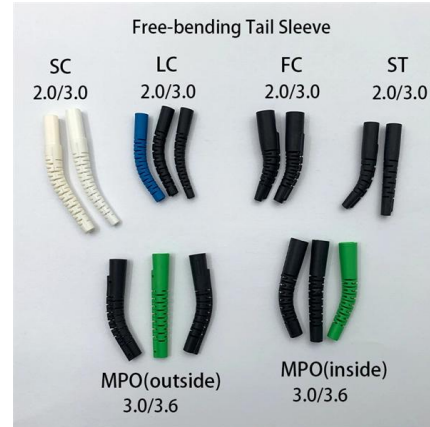

[Contact Us](#)

Fiber Optics Distribution Box

This distribution box terminates outside optical cables with up to 12 fibers; it allocates 12 adapters for connecting with max 12 drop cable pigtails, it is also suitable for using with mini splitters.

[Contact Us](#)

Fodb 12a 12 Core Fiber Optic Terminal Box

FAT-12A Fiber Access Terminal - 12 Cores
Description FAT-12A fiber access termination box is able to hold up to 12 subscribers. It is used as a termination point for the feeder cable to connect with drop