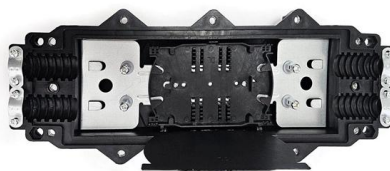

[Contact Us](#)

12 Cores Fiber Optic Distribution Box- NEATEL COMMUNICATION

12 Cores Fiber Optic Distribution Box- NEATEL COMMUNICATION

NEATEL's distribution box terminates outside optical cables with up to 12 fibers; it allocates 12 adapters for connecting with max 12 drop cable pigtailed, it is also suitable for using with mini splitters.