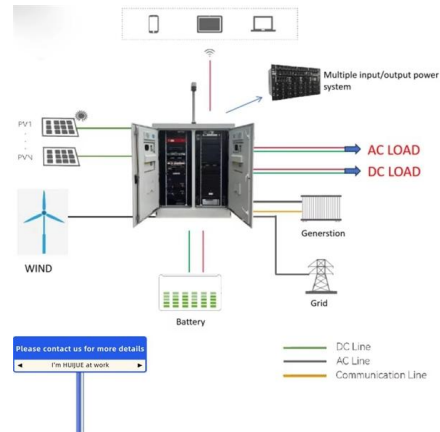

12 Cores Fiber Optic Distribution Box- NEATEL COMMUNICATION

NEATEL's distribution box terminates outside optical cables with up to 12 fibers; it allocates 12 adapters for connecting with max 12 drop cable pigtailed, it is also suitable for using with mini splitters.

[Contact Us](#)