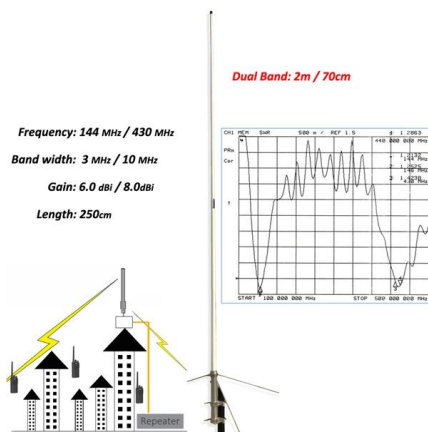

GAOTek 12 Core Fiber Optic Splice Tray (ODF module)

Overview GAOTek 12 core Fiber Optic Splice Tray (ODF module) is an integration melting module 12 core fiber optic splice tray. It has an ODF application system

[Contact Us](#)