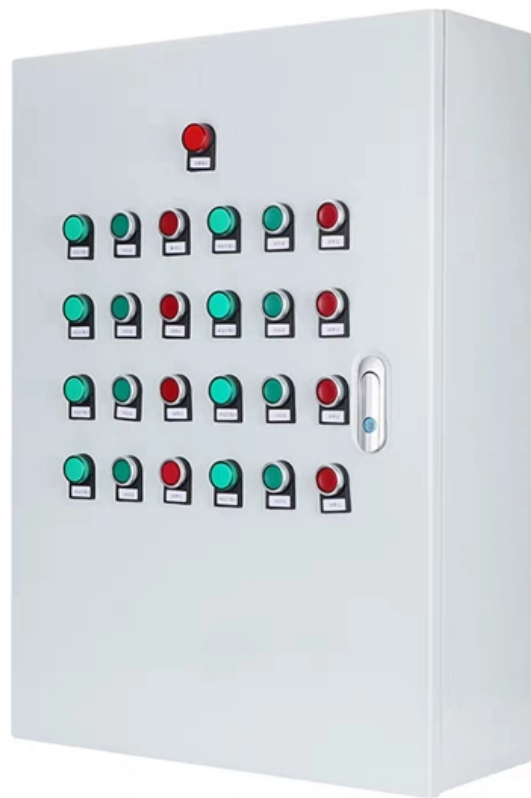

# **12-core cable reel in optical fiber terminal box**

## 12-core cable reel in optical fiber terminal box

---

### 4 Core Fiber Termination Box with 12 Outlet Ports -

indoor& outdoor 12 port Fiber Access Terminal Box can hold 2 sc duplex adapter for 4 core termination,allows 8 splice and 1x4 optical signal splitting.

### Fiber Optical Terminal Box IP65 12 Core FTTH Fiber

Product Features: The optical fiber terminal box distribution box is used for the integration of incoming optical cables, and the fusion, winding, storage and