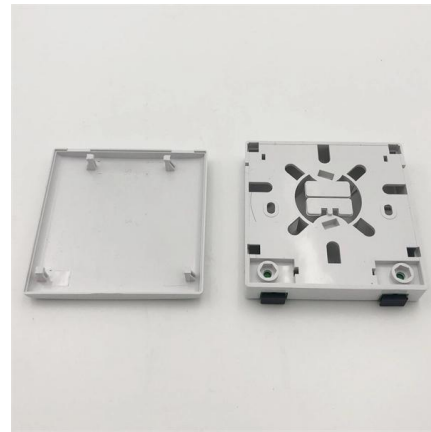

ITPro Today, Network Computing, IoT World Today combine

ITPro Today, Network Computing and IoT World Today have combined with TechTarget . The page you are looking for may no longer exist.

[Contact Us](#)

Fiber Optical Terminal Box IP65 12 Core FTTH Fiber

Product Features: The optical fiber terminal box distribution box is used for the integration of incoming optical cables, and the fusion, winding, storage and

[Contact Us](#)