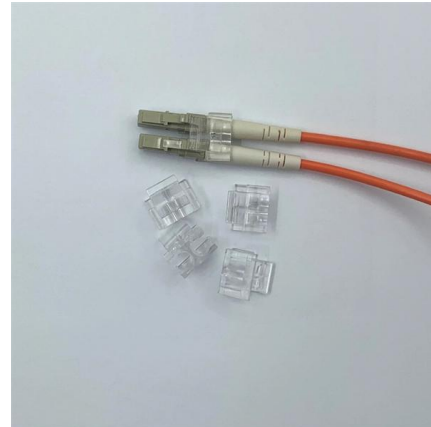

Global IT Products & Network Solutions Provider , Black Box

Black Box provides cutting-edge IT solutions and technology products to businesses worldwide, ensuring innovative and reliable services for global digital transformation.

[Contact Us](#)