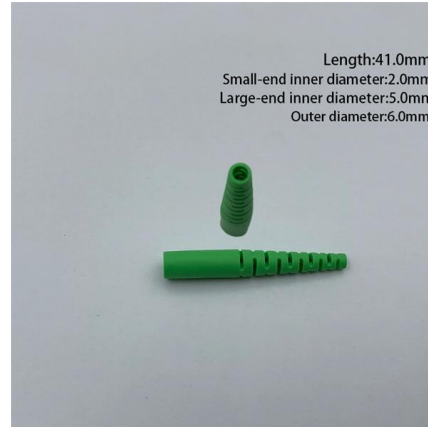

Fiber Optic Termination Box, 12 Splices

The 12 cores plastic fiber optic distribution box provides a protected connection point for the feeder cable and drop cable in FTTH and FTTx networks. It integrates

[Contact Us](#)

8 &12 Cores Fiber Optical Junction Box, Fiber Splitter Box

YFDB-12B Fiber Splitter Distribution Box Overview Fiber Splitter Distribution Box, also known as Fiber Optical Junction Box, provides fiber optic cable management

[Contact Us](#)

Durable 12 Core Fiber Optic Terminal Box Manufacturer , Junpu

Our 12-core fiber optic terminal box is backed by rigorous testing and supports global standards, reducing procurement time and costs for businesses. As a trusted fiber optical products supplier, we

[Contact Us](#)