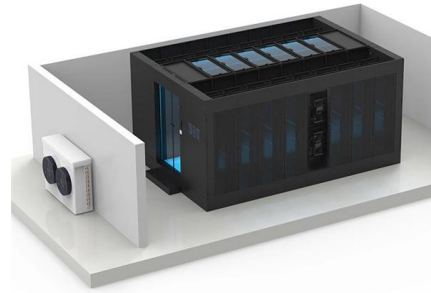

12 Cores Fiber Optical Terminal Box Manufacturer

The 12 Cores Fiber Optical Terminal Box serves as a fiber access and termination point between feeder cables and subscriber drop cables. It integrates fiber

[Contact Us](#)