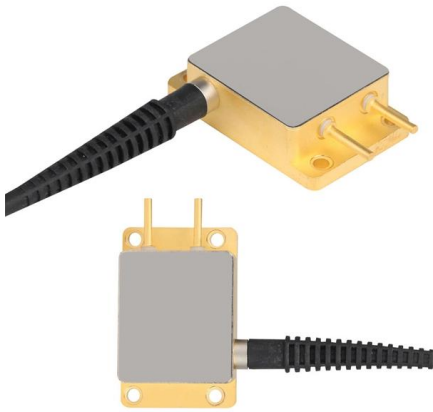

# **12-core OEM Fiber Optic Cable Junction Box**

## 12-core OEM Fiber Optic Cable Junction Box

---

### Wall Mounted Fiber Optic Splice Enclosure 12 24 48 96 Cores FTTH

Wall Mounted Fiber Optic Splice Enclosure 12 24 48 96 Cores FTTH Distribution Box(id:11867048), View quality fiber distribution box, optical distribution box, fiber optic distribution details from Huizhou