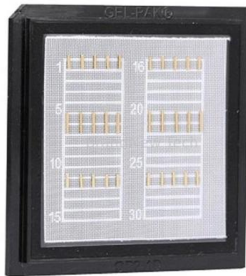

USA 118 Type Wall Switch Socket Enclosure Box

Durable and Reliable Construction: This USA 118 type wall switch socket enclosure box is made from high-quality ABS material, ensuring a durable and long-lasting performance in various home

[Contact Us](#)

Distribution box, surface mount, transparent door, N/PE rail

Distribution box, surface mount, transparent door, N/PE rail Item number: EDFKIP65-18/1 (EAN: 5997374177672) Technical data 1x18 mod,

[Contact Us](#)

Garo GEAGCUT118 , 18 Mod 1 Row Distribution Board

The IP65 boxes have a completely new and innovative shape, reaching the highest level of quality and design. They are made from halogen free long-lasting

[Contact Us](#)

Understanding Distribution Boxes: A Comprehensive Guide

Learn what a distribution box is, its types, and how to choose the right one for your project. Includes clear examples and expert tips.

[Contact Us](#)