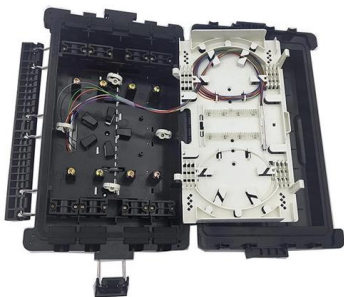

Raytheon Anschutz DISTRIBUTION UNIT Type 138-118

Raytheon Anschutz GmbH Postfach 1166 D --
24100 Kiel Germany Tel +49--4 31--30 19--0 Fax
+49--4 31--30 19--501 Email Service@raykiel
DISTRIBUTION

[Contact Us](#)

118 Type Mounting Box Hidden Internal Cassette

Enhance your home or office with our 118 Type
Mounting Box, a durable PVC light switch internal
box designed for easy installation and flame-
retardant safety in US

[Contact Us](#)

What Is a Distribution Box?

What to Look for When Choosing a Distribution
Box If you're going to buy a distribution box,
there are several things you should look for. You
should

[Contact Us](#)