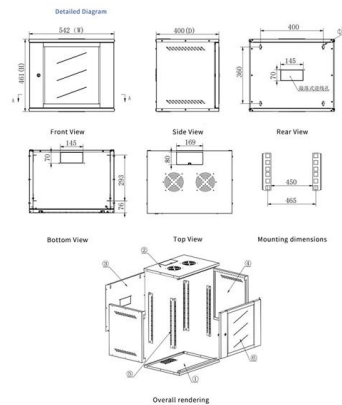

10-Port Gigabit Web Smart PoE+ Switch

TRENDnet's Gigabit Web Smart PoE+ Switch series offers advanced L2+ features with enhanced traffic management controls to meet the evolving demands of

[Contact Us](#)

10 Gigabit (10GbE) PoE Switches

10 Gigabit (10GbE) PoE Switches broadbandbuyer offers a range of Power over Ethernet (PoE) switches that enable you to provide power to compatible PoE devices directly from the switch via the

[Contact Us](#)

MikroTik · Switches

You wanted a switch that could do more. So we built one that does everything! 16x (+1) Gigabit Ethernet ports (8x with PoE-out), dual 10G uplinks, and a powerful

[Contact Us](#)