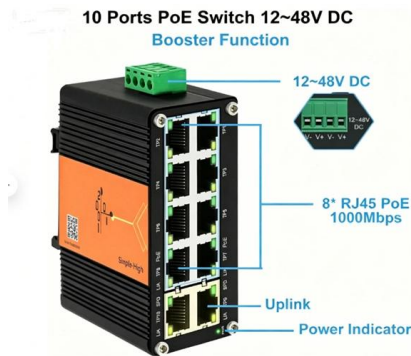

4*10/100M RJ45 PoE ports and 2*155M SC ports 1310nm/20km

OVERVIEW The B1-IPS31084PF series is a 10/100M industrial PoE fiber switch independently developed by BISMOM. It has 6*10/100M RJ45 ports and 2*155M SC slot port, Port 1-4 can support

[Contact Us](#)

ConneXium Unmanaged Switch

This TCP/IP unmanaged switch has 100BASE-FX ports for fibre optic and four 10BASE-T/100BASE-TX ports for copper cable. It is a network switch with a supply voltage of 24V and a

[Contact Us](#)

Hanutech Unmanaged 10 Ports Gigabit Fiber Switch, 2

Hanutech Unmanaged 10 Ports Gigabit Fiber Switch, 2 Port RJ45 10/100/1000M-Tx + 8 Port SFP Slots 1.25G Supported, Fiber Switch with SFP Module (4 Pair,

[Contact Us](#)