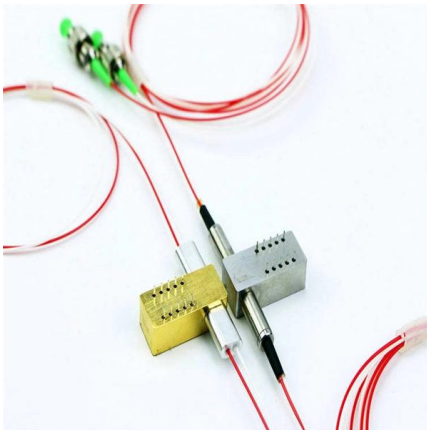

1000 Mbps Switch with Fiber Optic Cable

1000 Mbps Switch with Fiber Optic Cable

Cat5e RJ45 Ethernet Cable 1000Mbps Gigabit Network Patch Cord 8

Cat5e RJ45 Ethernet Cable 1000Mbps Gigabit Network Patch Cord 8-Core Lan Cable for Computer Broadband Router Modem Switch

[Contact Us](#)

Siemens 6GK19010DB306AA0 Conn Data M12 Plug Metal Hsg Axial Cable

10/100 BaseTX electrical RJ45 ports or 10/100/1000 BaseTX electrical RJ45 ports; automatic data transmission rate detection (10/100/1000 Mbit/s), with Autosensing and Autocrossing function for

Siemens 6GK57988MD000AM1 SIMATIC NET, Industrial WireLess

10/100 BaseTX electrical RJ45 ports or 10/100/1000 BaseTX electrical RJ45 ports; automatic data transmission rate detection (10/100/1000 Mbit/s), with Autosensing and Autocrossing function for

[Contact Us](#)

2SC 4RJ45 1000M Fiber Optic Media Converter Ethernet Switch

Simply connect and start using right away. Simple Structure and Easy Maintenance: The straightforward design of our transceiver allows for hassle-free maintenance, ensuring reliability and