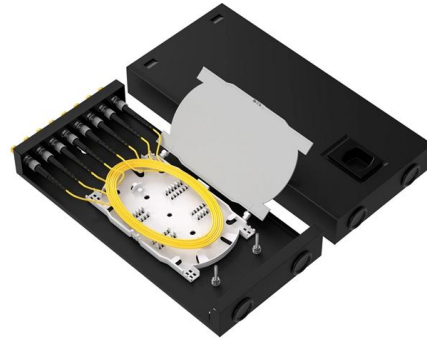

Siemens 6GK57988MD000AM1 SIMATIC NET, Industrial WireLess

10/100 BaseTX electrical RJ45 ports or 10/100/1000 BaseTX electrical RJ45 ports; automatic data transmission rate detection (10/100/1000 Mbit/s), with Autosensing and Autocrossing function for

[Contact Us](#)