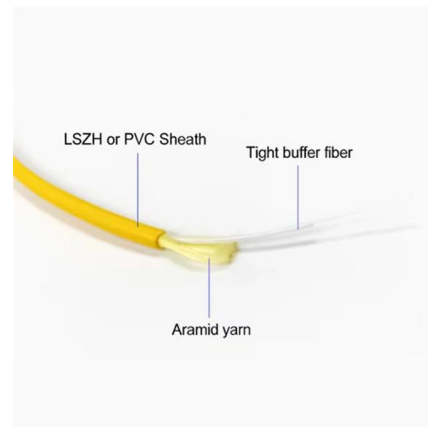

10 Gigabit Ethernet

Optical fiber A Foundry Networks router with 10 Gigabit Ethernet optical interfaces (XFP transceiver). The yellow cables are single-mode duplex fiber optic

[Contact Us](#)