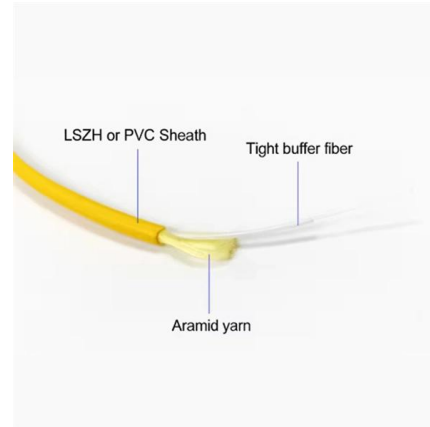

[Contact Us](#)

10 meter 10Gb Aqua LC OM3 Duplex Fiber Optic Cable, 50/125

It is an OM3 multimode fiber (50-micron core) designed to transmit data across shorter distances at LAN speeds (10Gbit 300 meters). The cord is duplex (two fibers), which permits synchronous device

[Contact Us](#)

DSEE Gigabit SC-ST 3 Meter Multi-mode Dual-core 62.5-125 Duplex Fiber

Attributes Fiber optic patch cord
Type Fiber patch cord
SC/LC/ST/FC Connector Type
Fiber patch cord manufacture
Use 5G, Wired LAN, Wireless Lan, Gprs, Wi-Fi, 4 G, POE
Network SC-ST (Gigabit Multimode

[Contact Us](#)

LC to LC Multimode Fiber Optic Patch Cable MM-50

Our 10 gigabit multimode fibers (also known Laser Optimized Fiber) are fully

[Contact Us](#)

6 Meter Multimode Duplex Fiber Optic Cable (50/125)