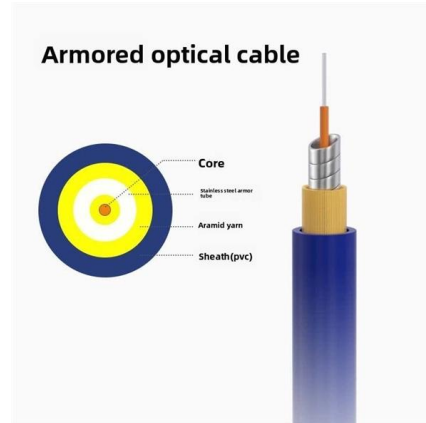

SFP Optical Transceiver , SFP Optical Module , Perle

Perle SFP Optical Transceivers are designed for use with Perle SFP Media Converters, Industrial Ethernet Switches, IOLAN SCG Console Servers and third

[Contact Us](#)