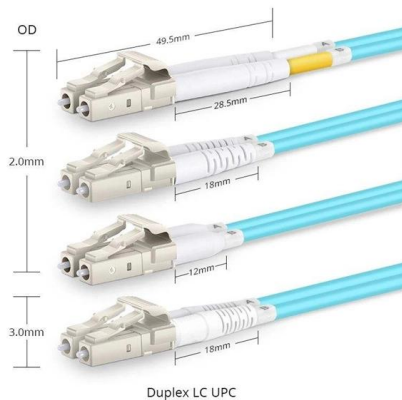

Best 24-Port 10GbE Switches (2025): Top Picks

Find the top 24-port 10GbE switches in 2025, reviewed by management type, PoE support, noise levels, and budget. Make an

[Contact Us](#)

What is a gigabit switch?

Gigabit switch features Power over Ethernet (PoE) PoE is a technology that allows devices and endpoints to be powered through their Ethernet connections, rather

[Contact Us](#)