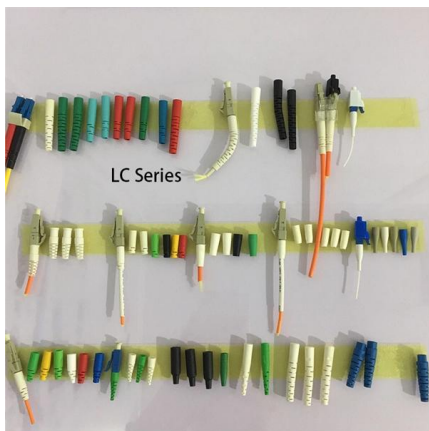

1 Gbps, 2,5Gbps and 10Gbps long distance on OM1