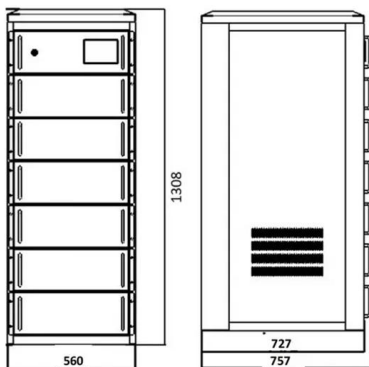

Products

Optical Products Fiber Optic Modules and Components An extensive portfolio of high-density, high-speed optical interconnects designed for wired networking applications and specialized lasers,

[Contact Us](#)

50KW modular power converter