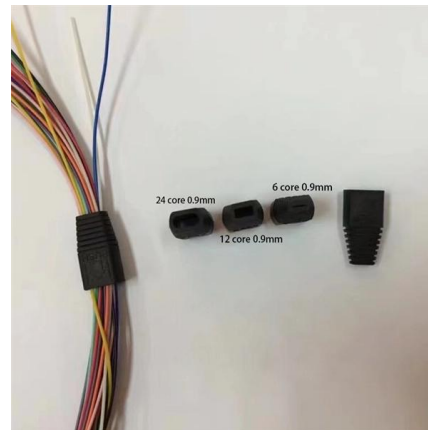

Fiber Optic Cables vs. Ethernet Cables: What's the

Fiber optic cables and Ethernet cables are two of the most important data transfer cable standards there are, but with their use cases often crossing

[Contact Us](#)