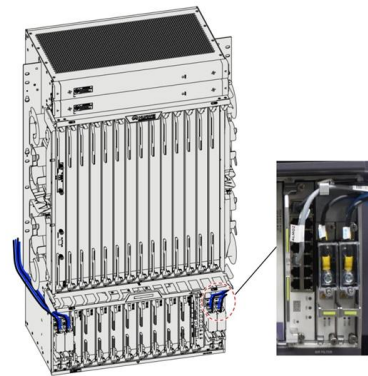

10 Gigabit Managed Switches - D-Link Systems, Inc

With flexible options for PoE and non-PoE models, these switches provide the power and reliability needed for Wi-Fi access points, IP cameras, smart building

[Contact Us](#)