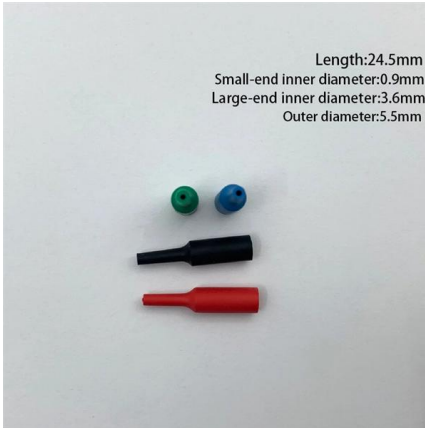

1 Duplex Fiber Optic Adapter

1 Duplex Fiber Optic Adapter

ICC LC to LC Duplex Fiber Optic Keystone Coupler,

Description The ICC LC Singlemode Keystone Coupler provides a reliable LC-to-LC connection for OS1/OS2 singlemode fiber networks. This duplex module snaps