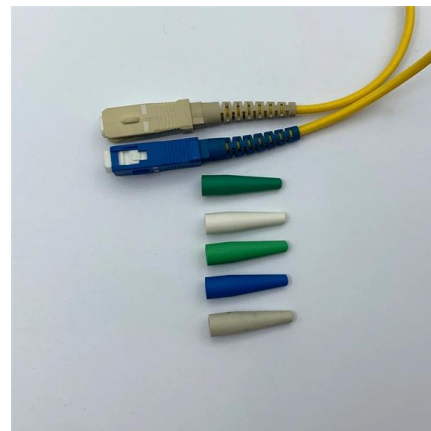

SC/UPC Singlemode Duplex Adapter with Flange

This SC Adapter offers a quick and easy solution to extend an existing piece of fiber optic cabling and is built with high-grade casing materials for longevity.

[Contact Us](#)